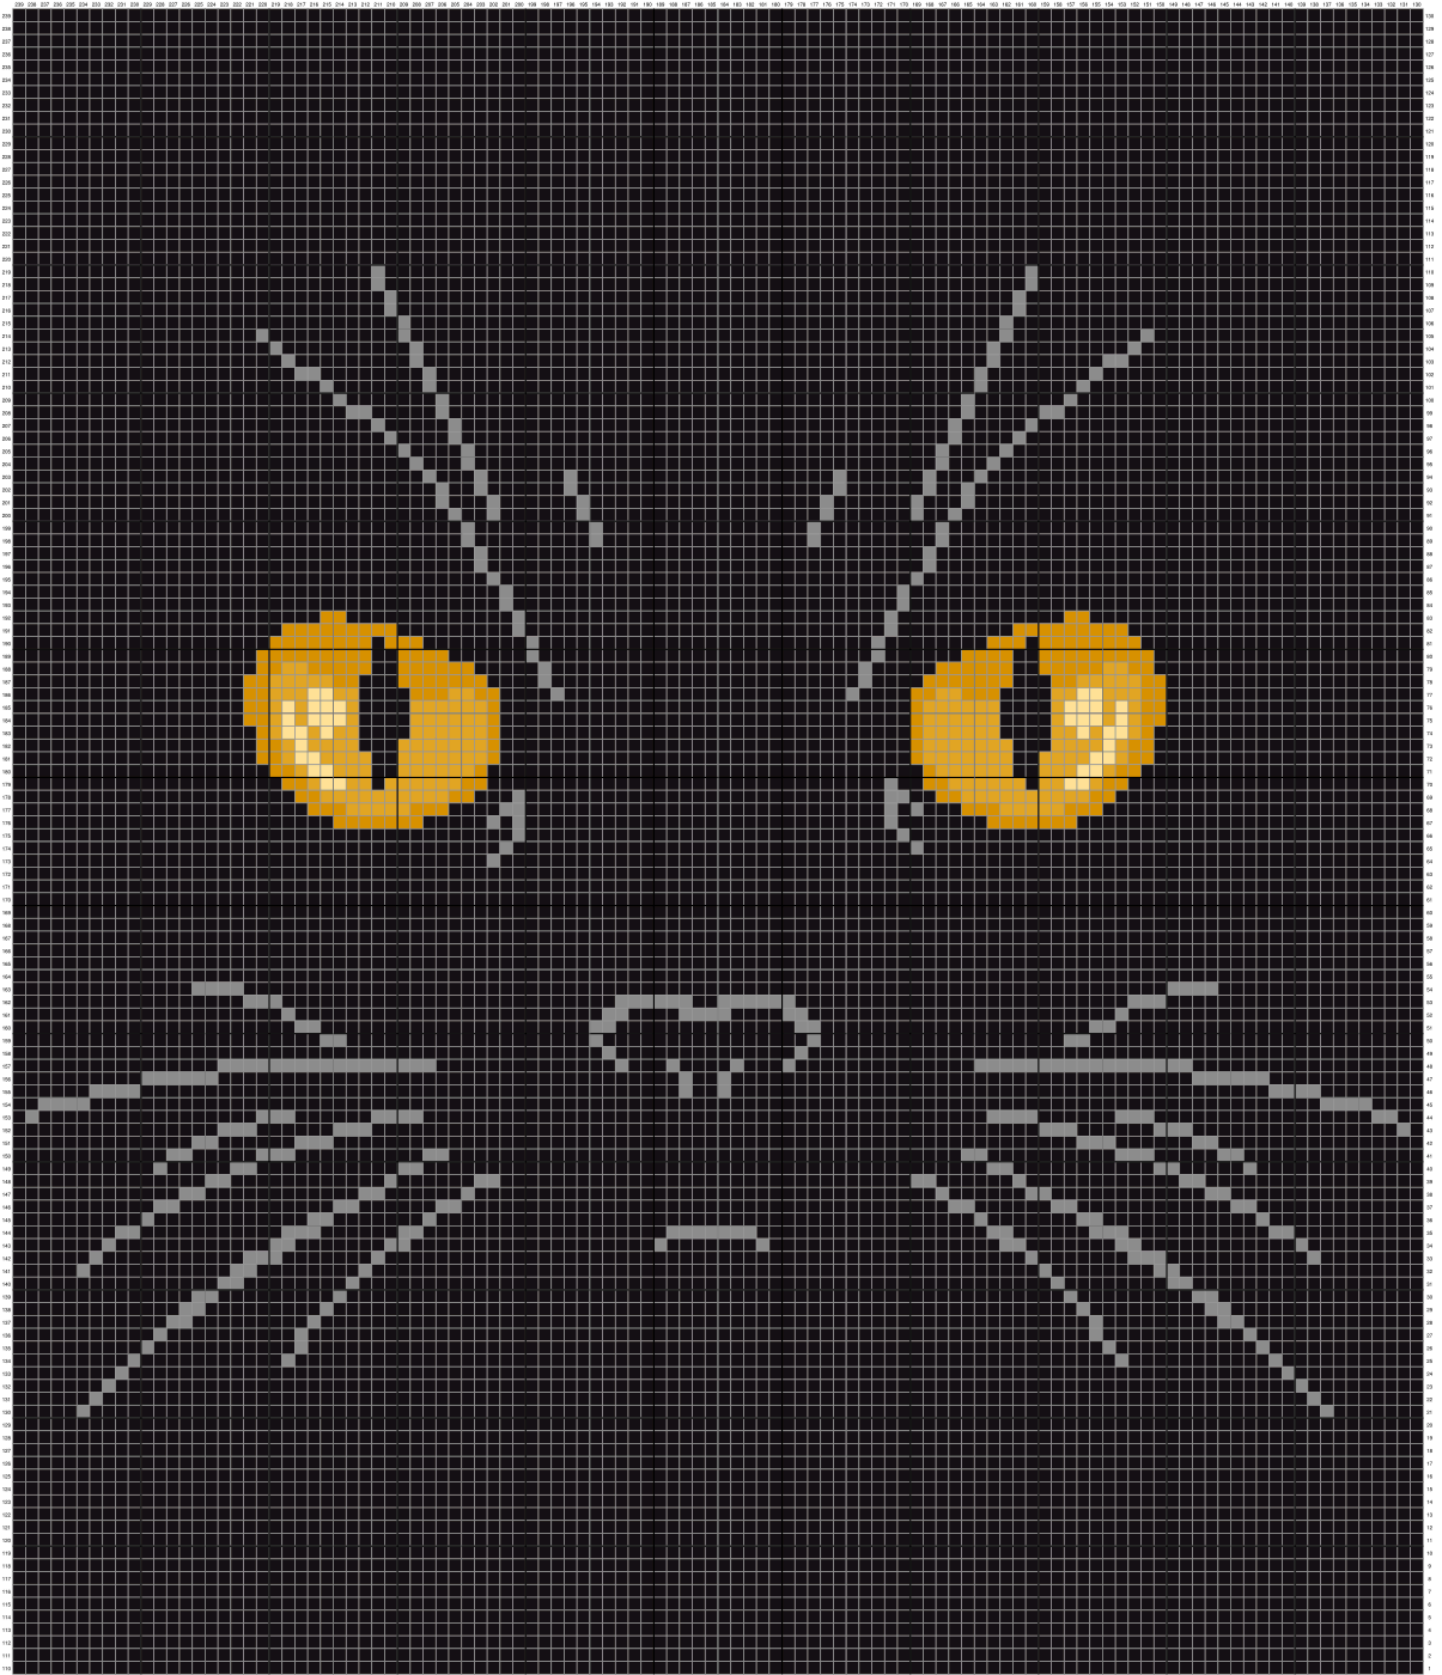

BLACK CAT FACE GRAPH

BLACK CAT FACE GRAPH

Total Blocks: 40 Yellow, 200 Orange, 208 Dark Orange, 450 Gray, 13402 Black

PLEASE NOTE:

The following graph with the green background is only for the purpose of being easier to see the gridlines. If you use the second graph, be sure to make note that all blocks shown in green on the graph are worked in black yarn. I hope this is helpful!

All other colors in the graph have not been modified.

BLACK CAT FACE GRAPH