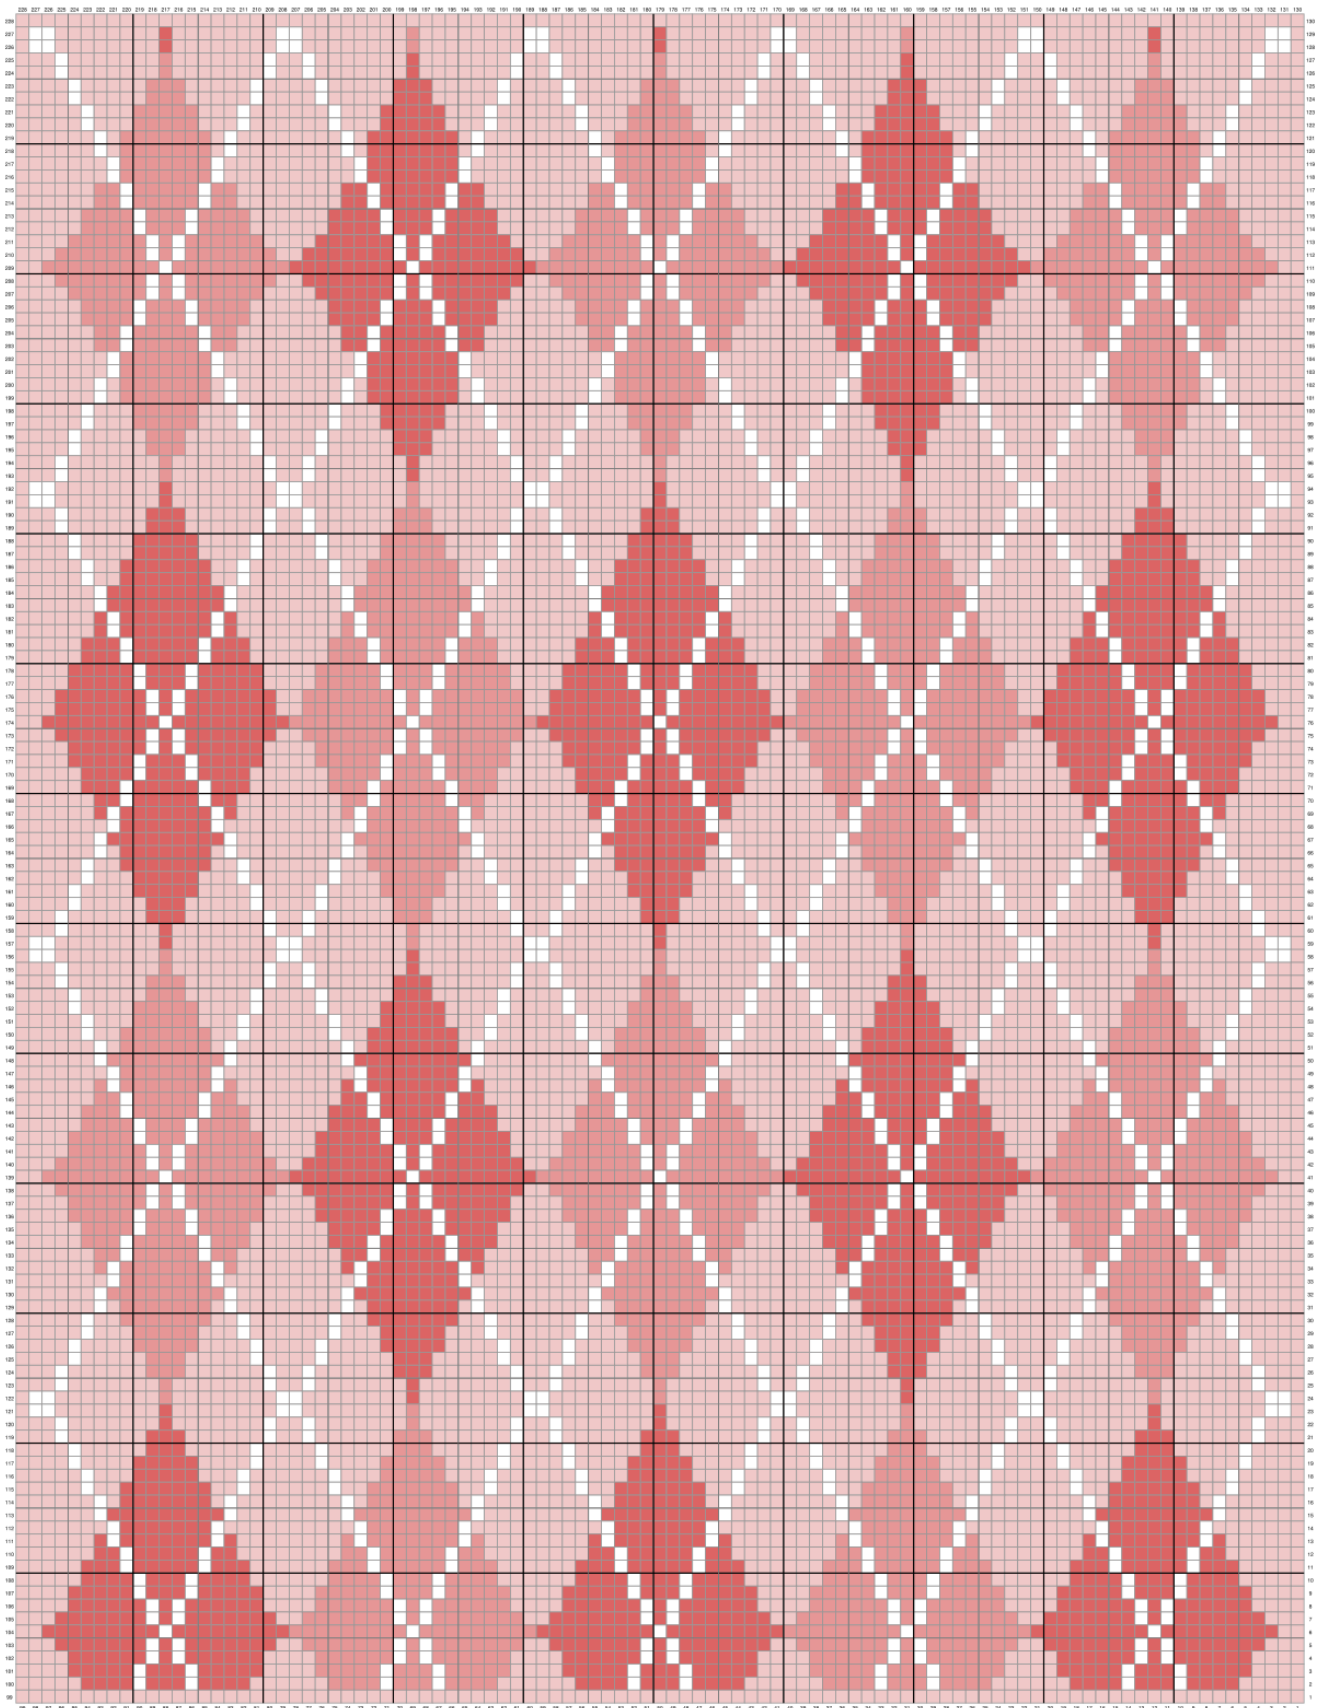

Argyle Diamonds Graph

Argyle Diamonds Graph

Total Blocks: White 1276, Color A 6514, Color B 2554, Color C 2526