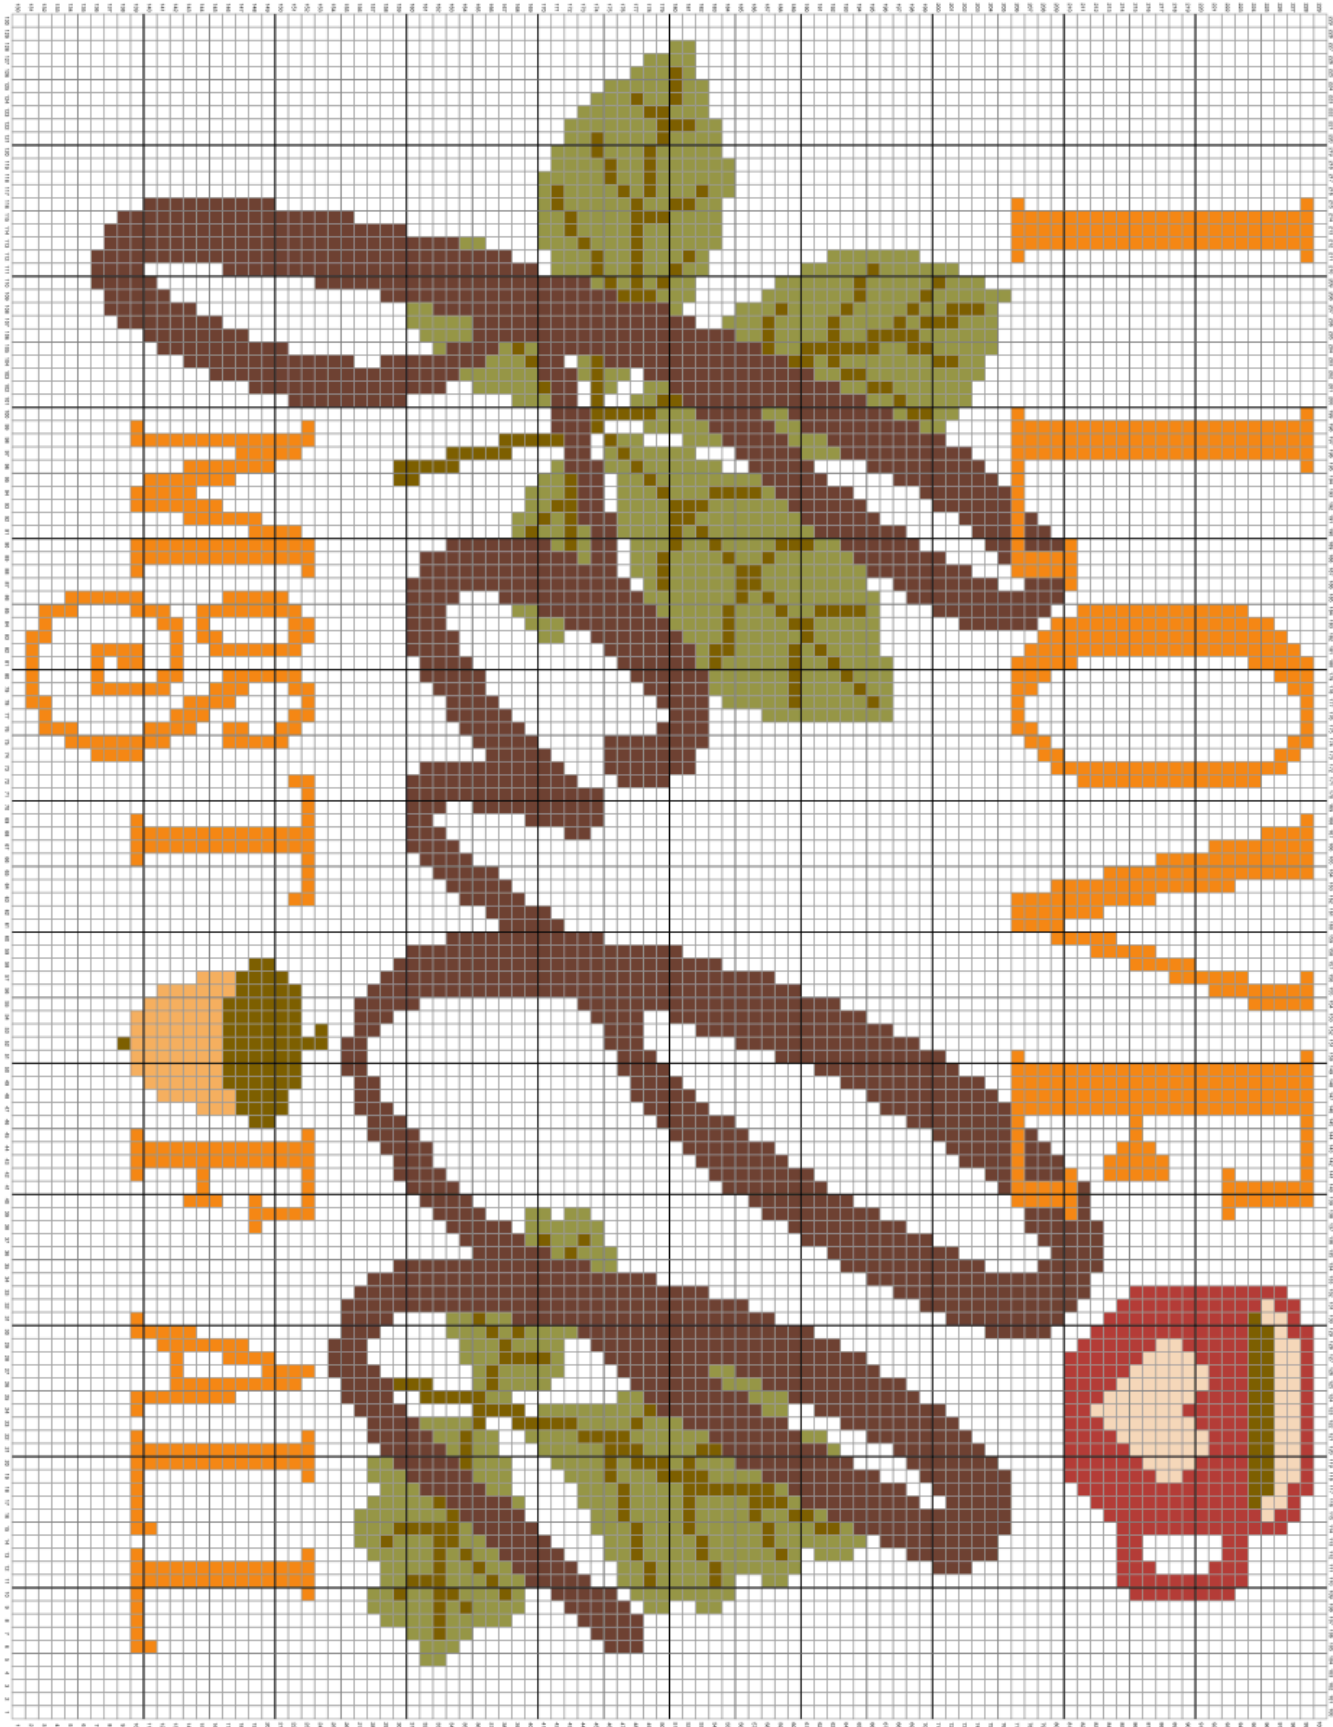

I Love Fall Graph

I Love Fall Graph

-  White
-  Cream
-  Red
-  Orange
-  Yellow
-  Green
-  Light Brown
-  Dark Brown

Total Blocks: 8234 White, 89 Cream, 243 Red, 968 Orange, 65 Yellow, 988 Green, 395 Light Brown, 2018 Dark Brown