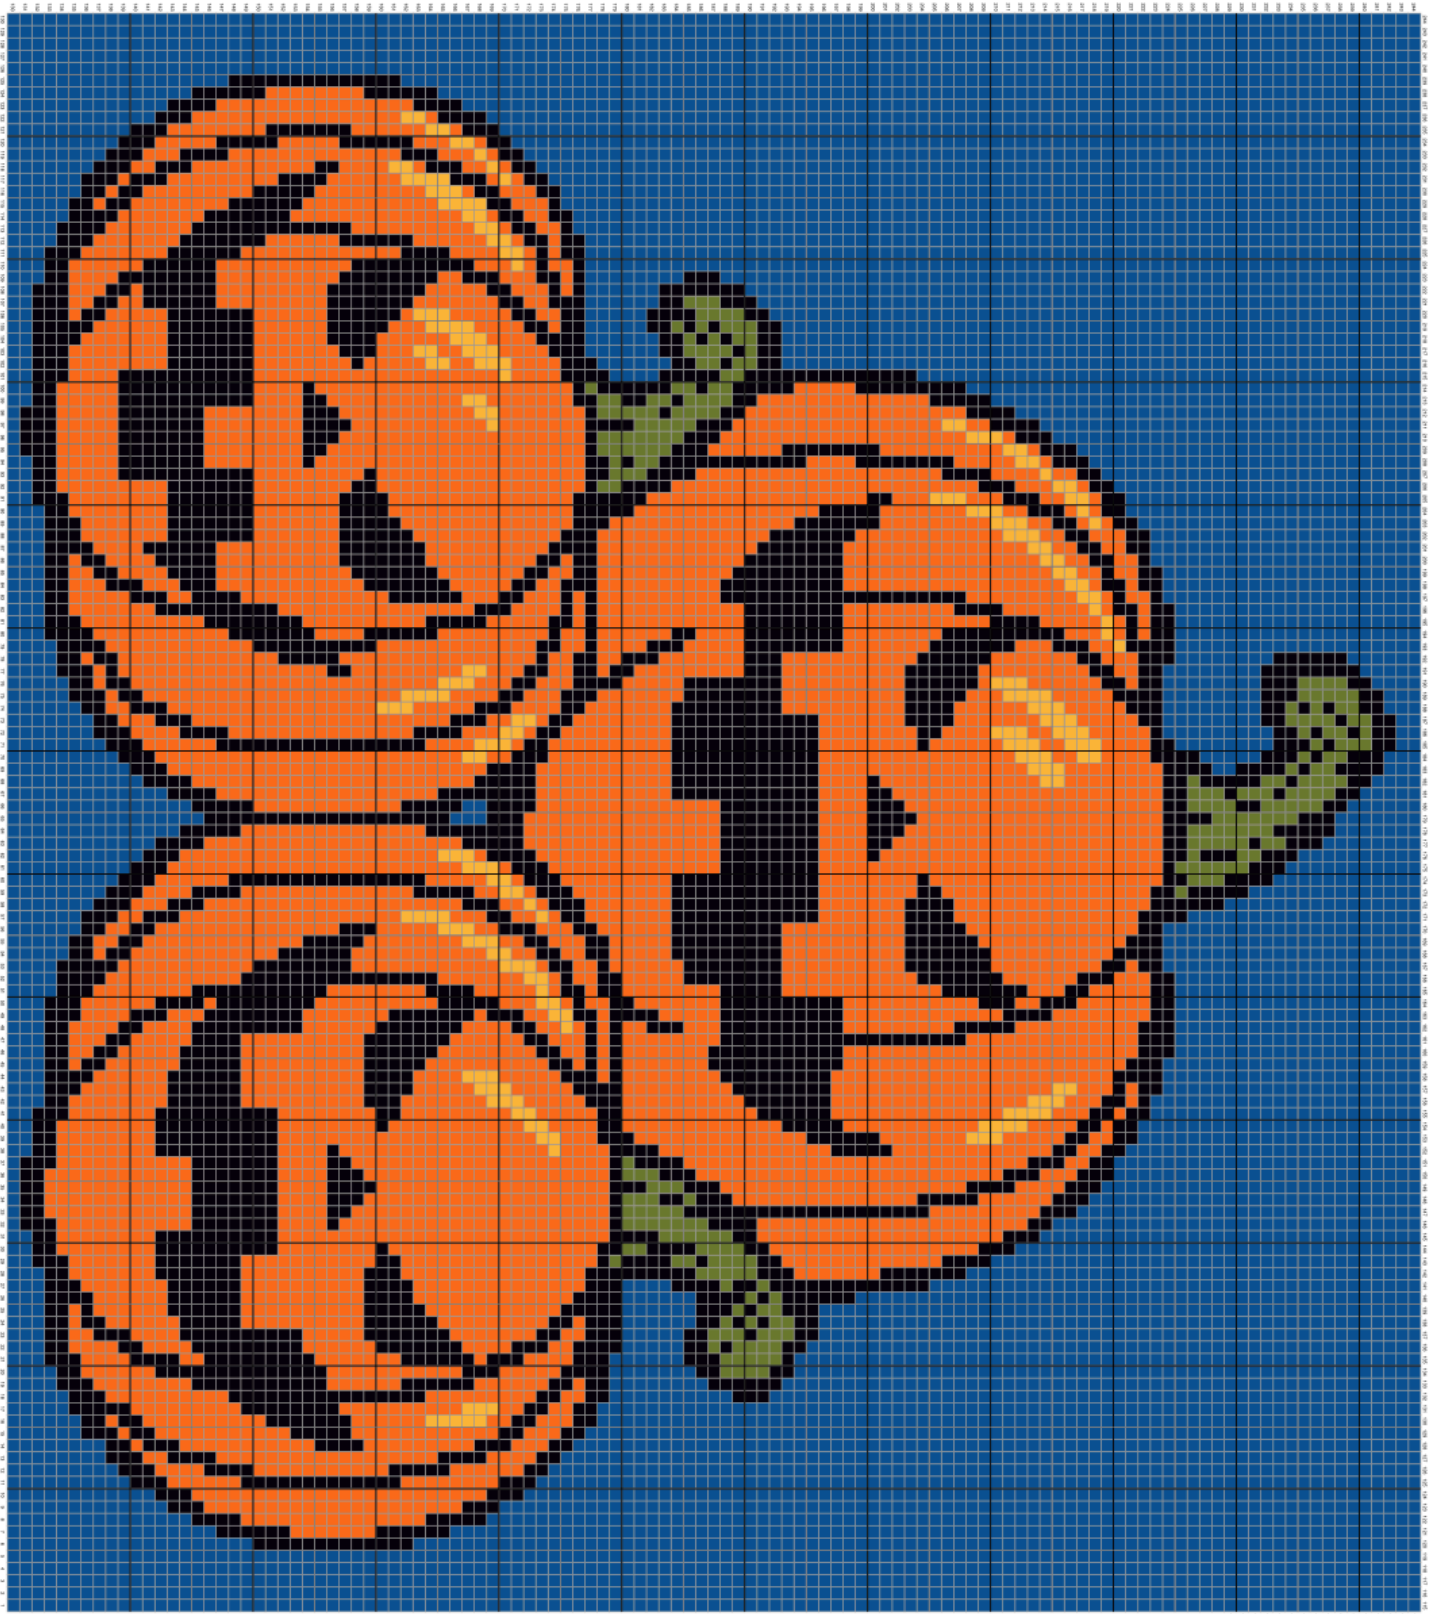

Jack-O-Lanterns Graph

Jack-O-Lanterns Graph

Total Blocks: 4918 Orange, 230 Yellow, 246 Green, 6373 Blue, 3183 Black