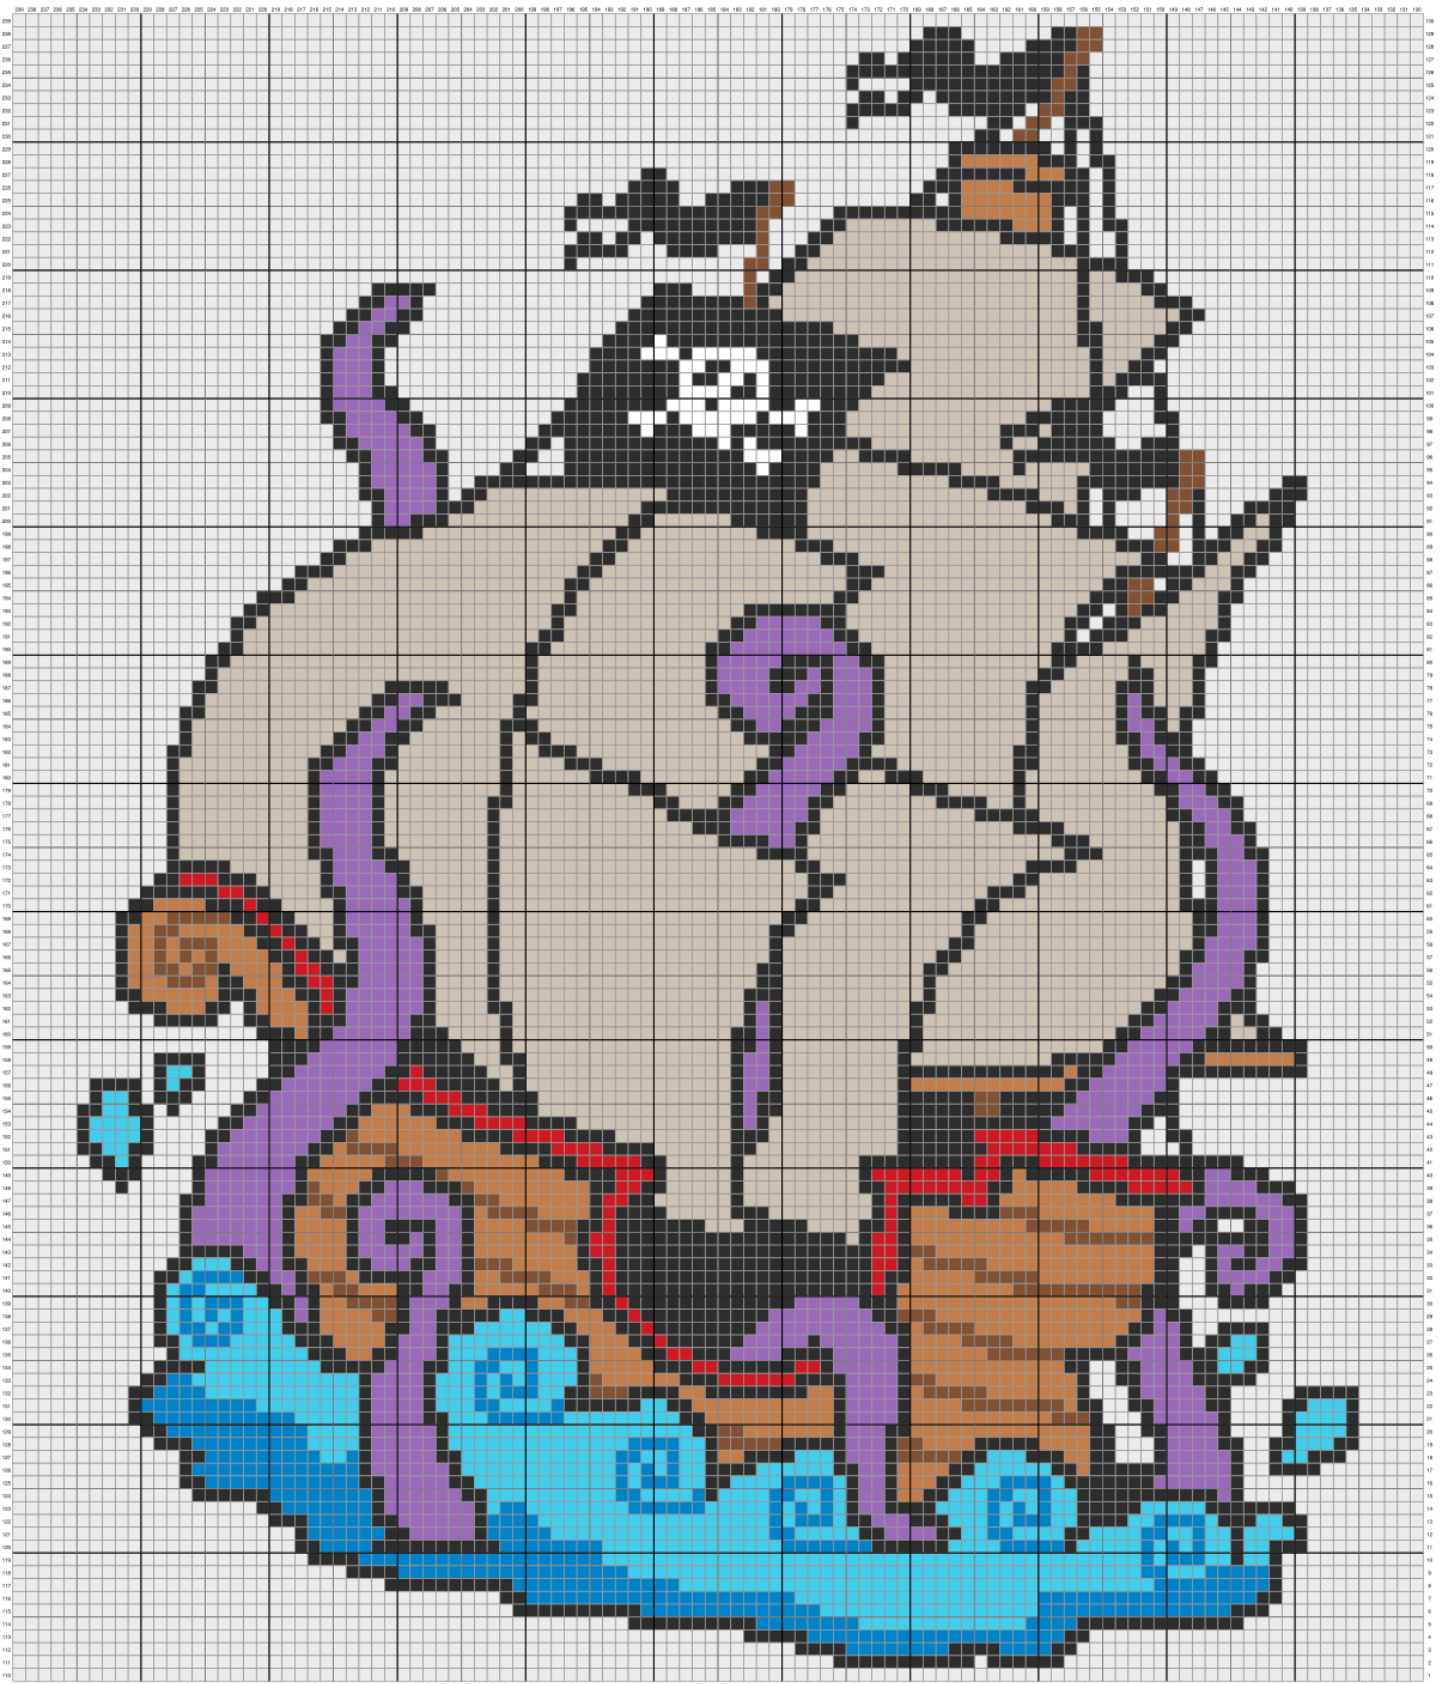

# Pirate Ship Graph

## Pirate Ship Graph

**Total Blocks:** 55 White, 138 Red, 645 Light Blue, 431 Blue, 838 Purple, 2994 Taupe, 578 Light Brown, 216 Brown, 5752 Background Color, 2653 Black