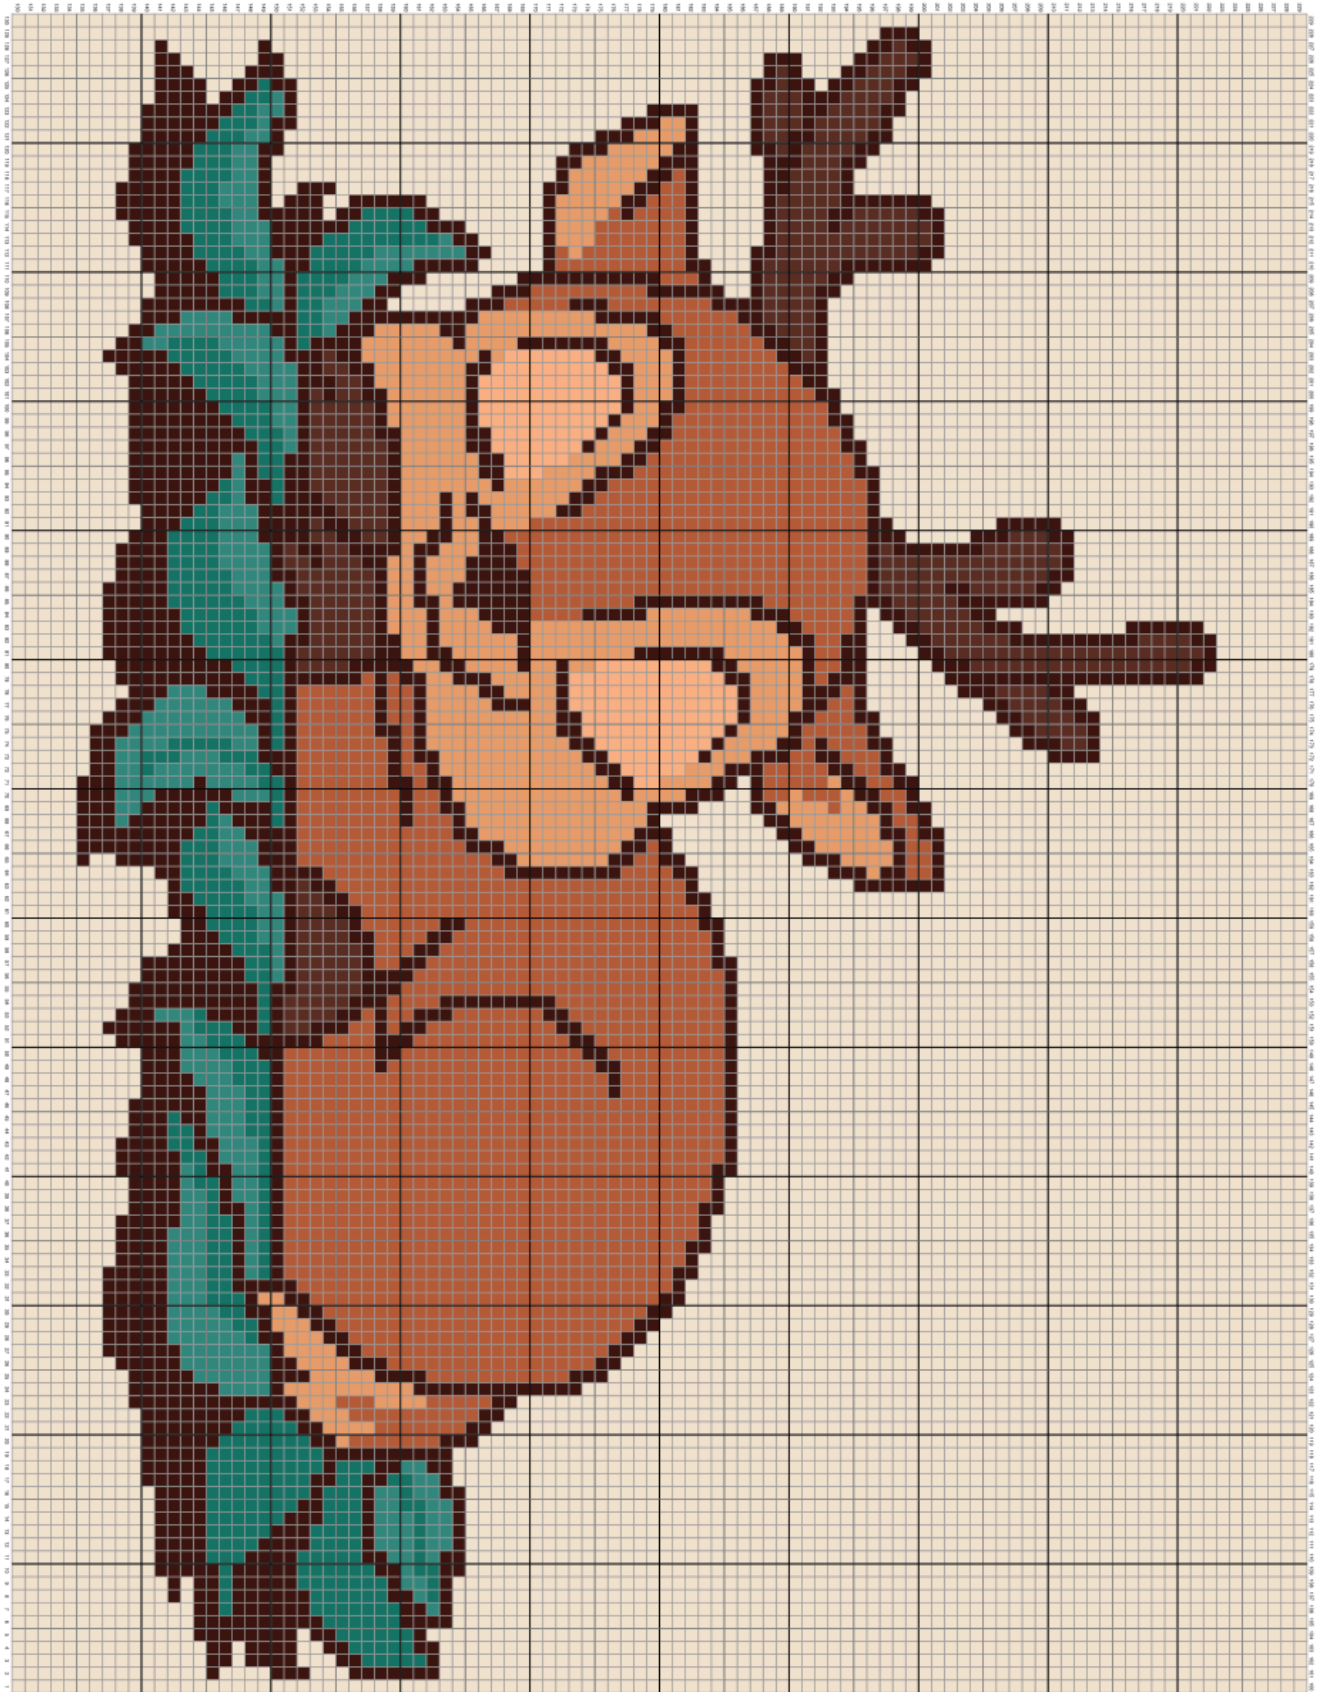

# Sleepy Deer Graph

## Sleepy Deer Graph

**Total Blocks:** 375 Green, 507 Dark Green, 7180 Background Color, 175 Cream, 628 Light Brown, 1772 Brown, 419 Dark Brown, 1944 Black