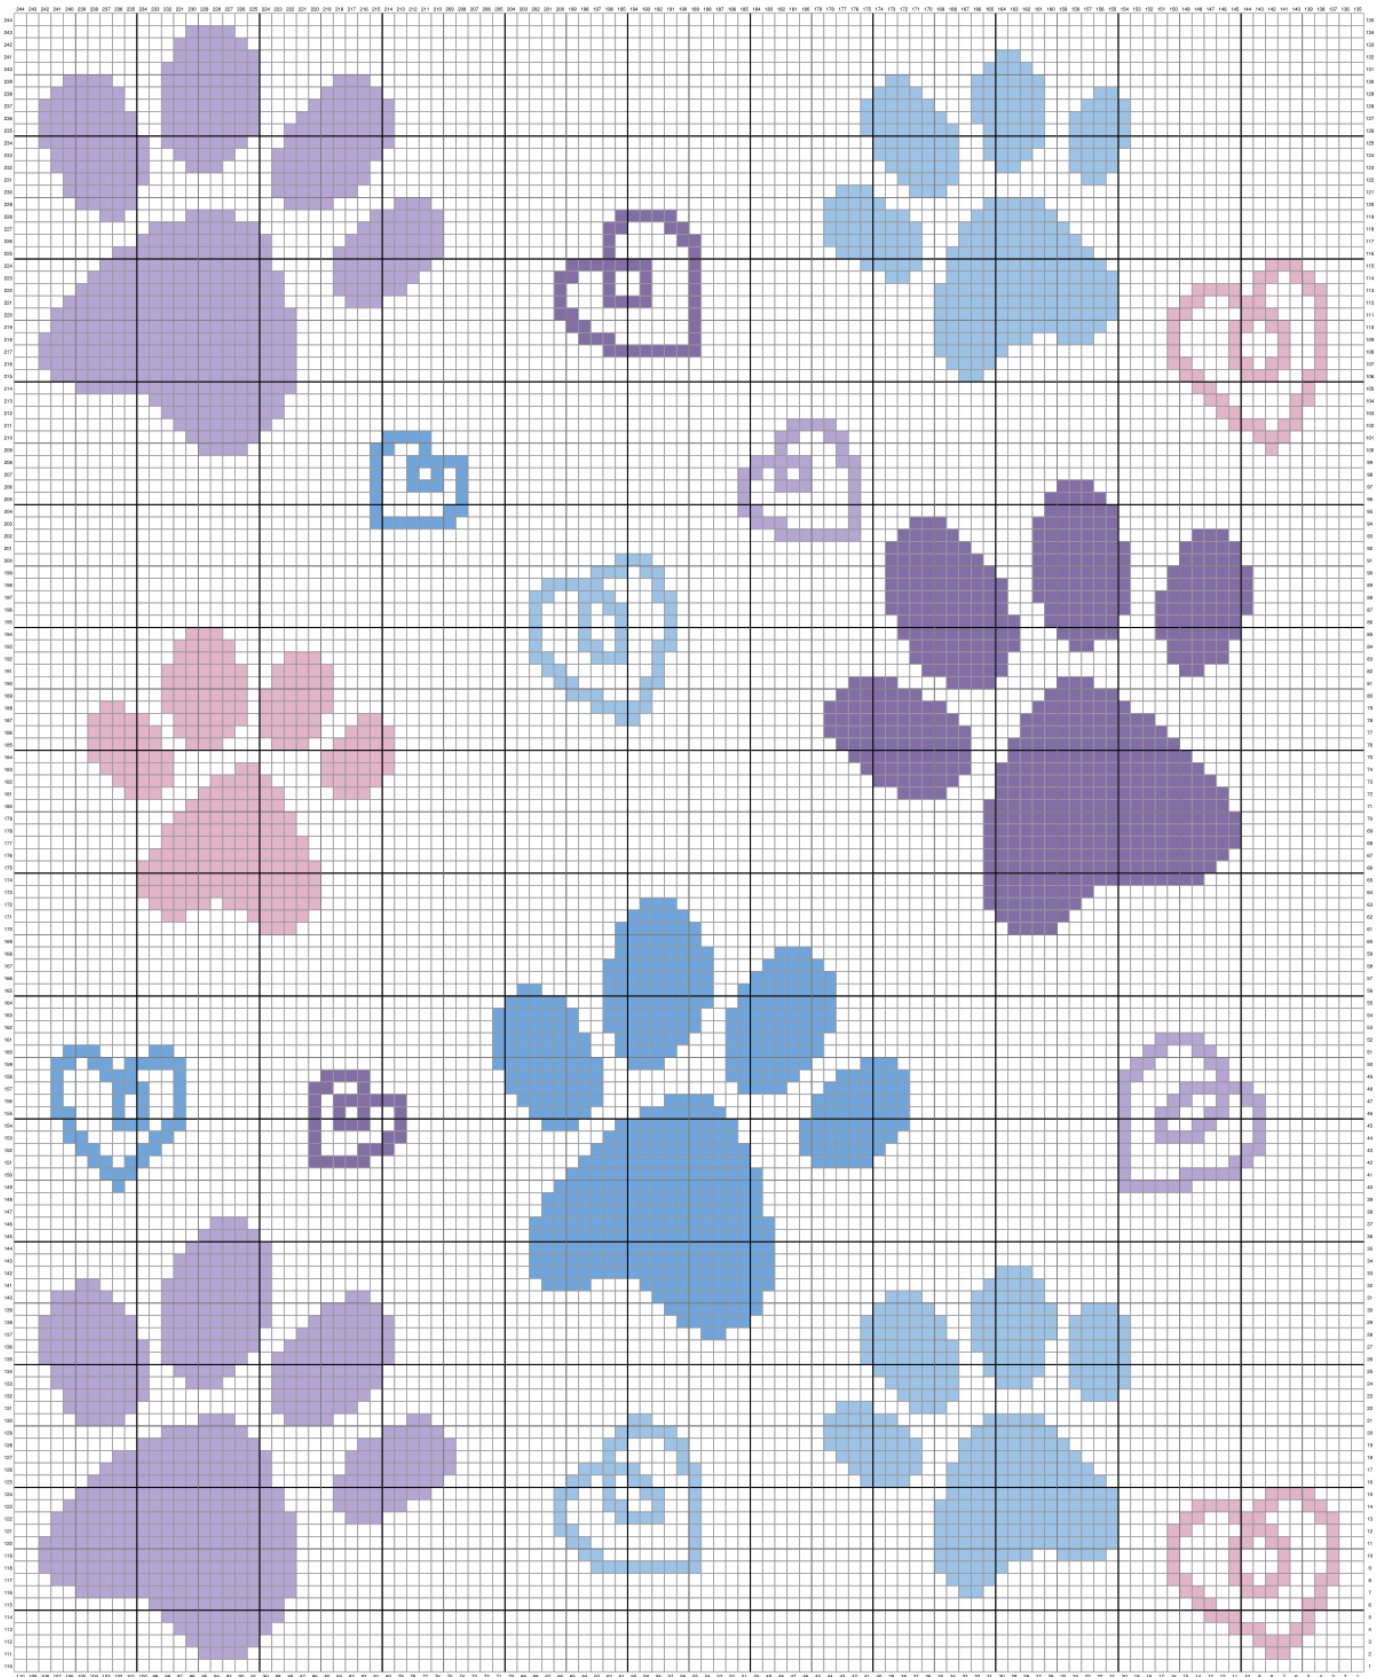

Love Paws Graph

Love Paws Graph

Total Blocks: 10930 White, 445 Pink, 798 Light Blue, 673 Blue, 1272 Light Purple, 732 Purple