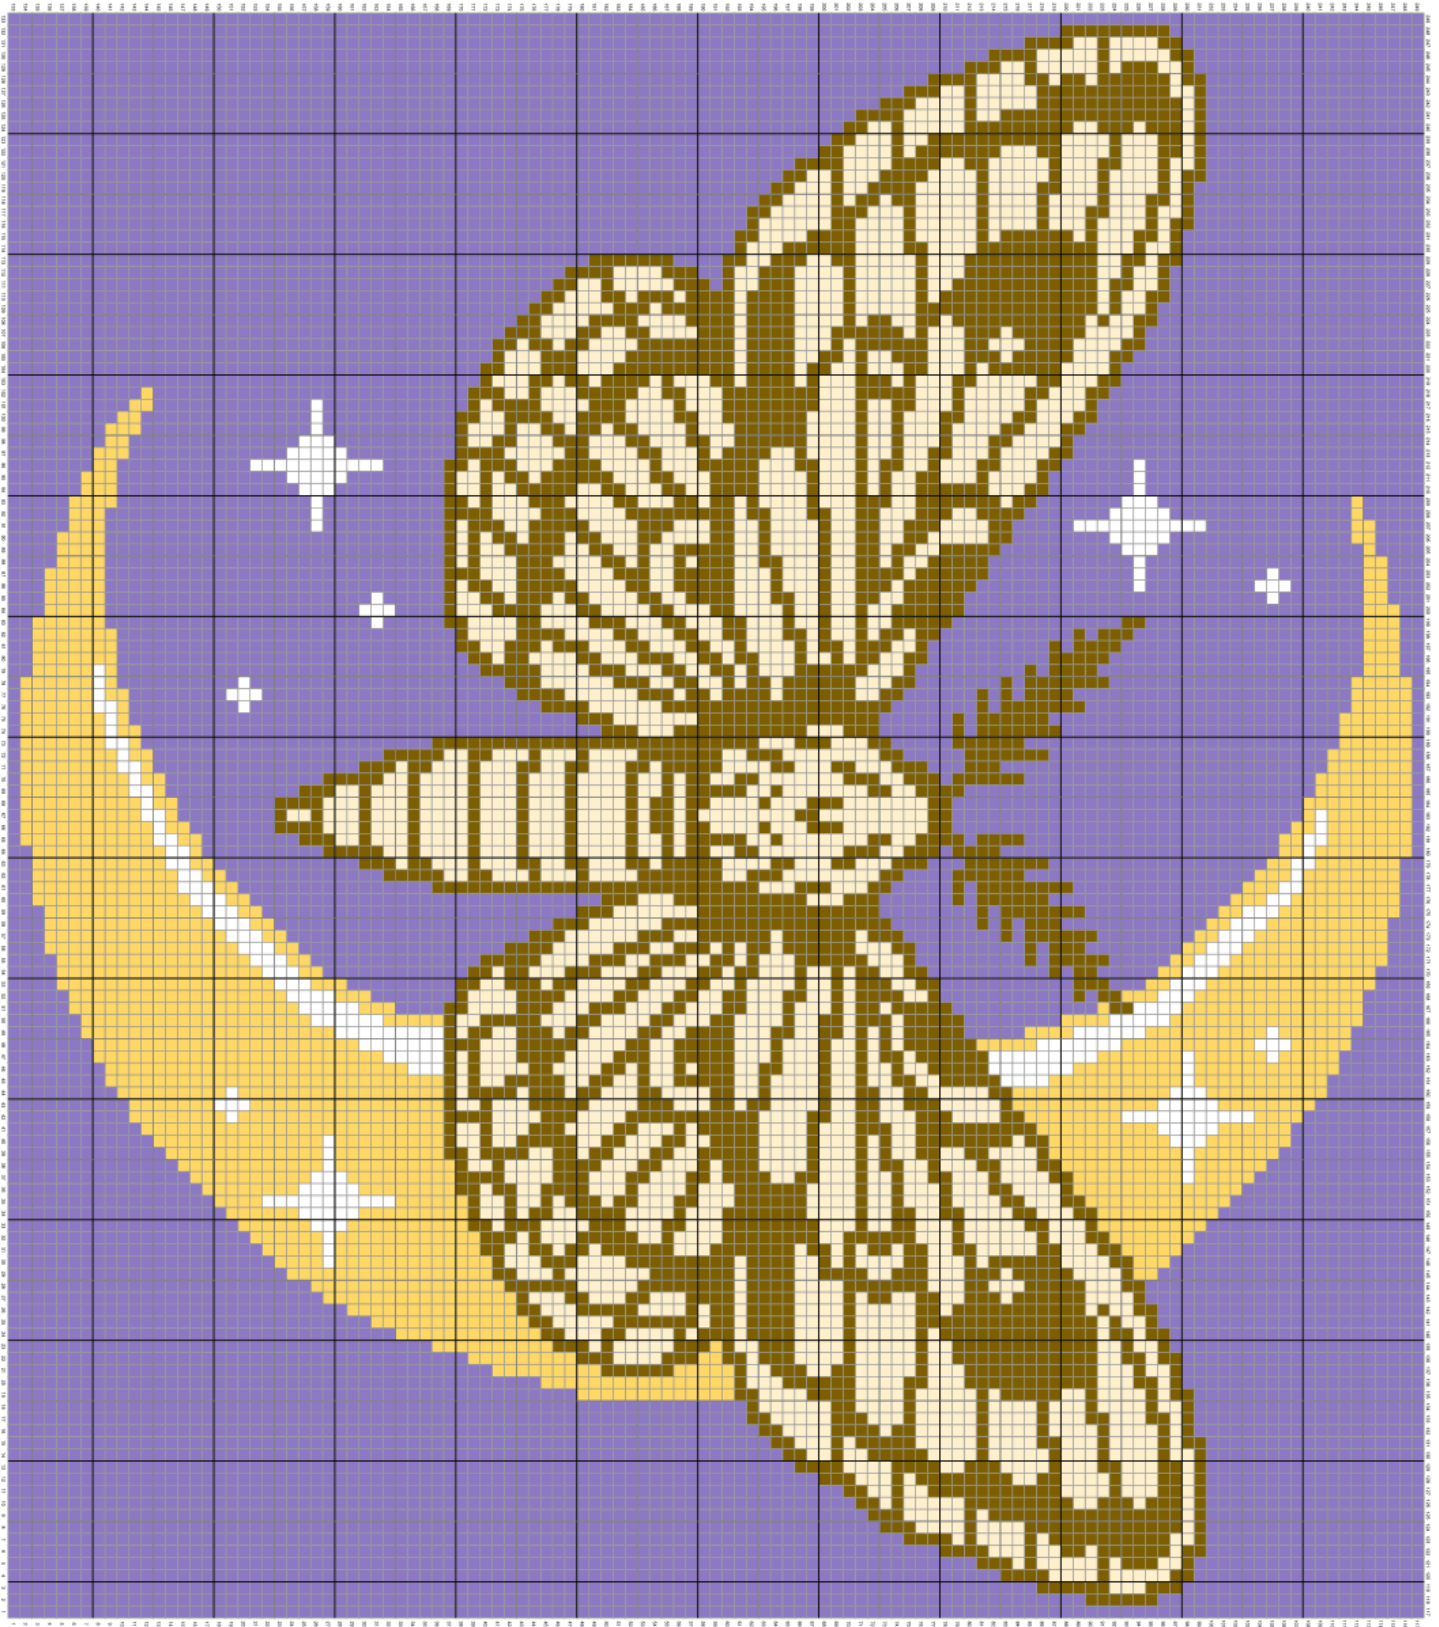

Moth Moon Graph

Moth Moon Graph

Total Blocks: 328 White, 2524 Cream, 1692 Yellow, 8030 Purple, 2987 Brown