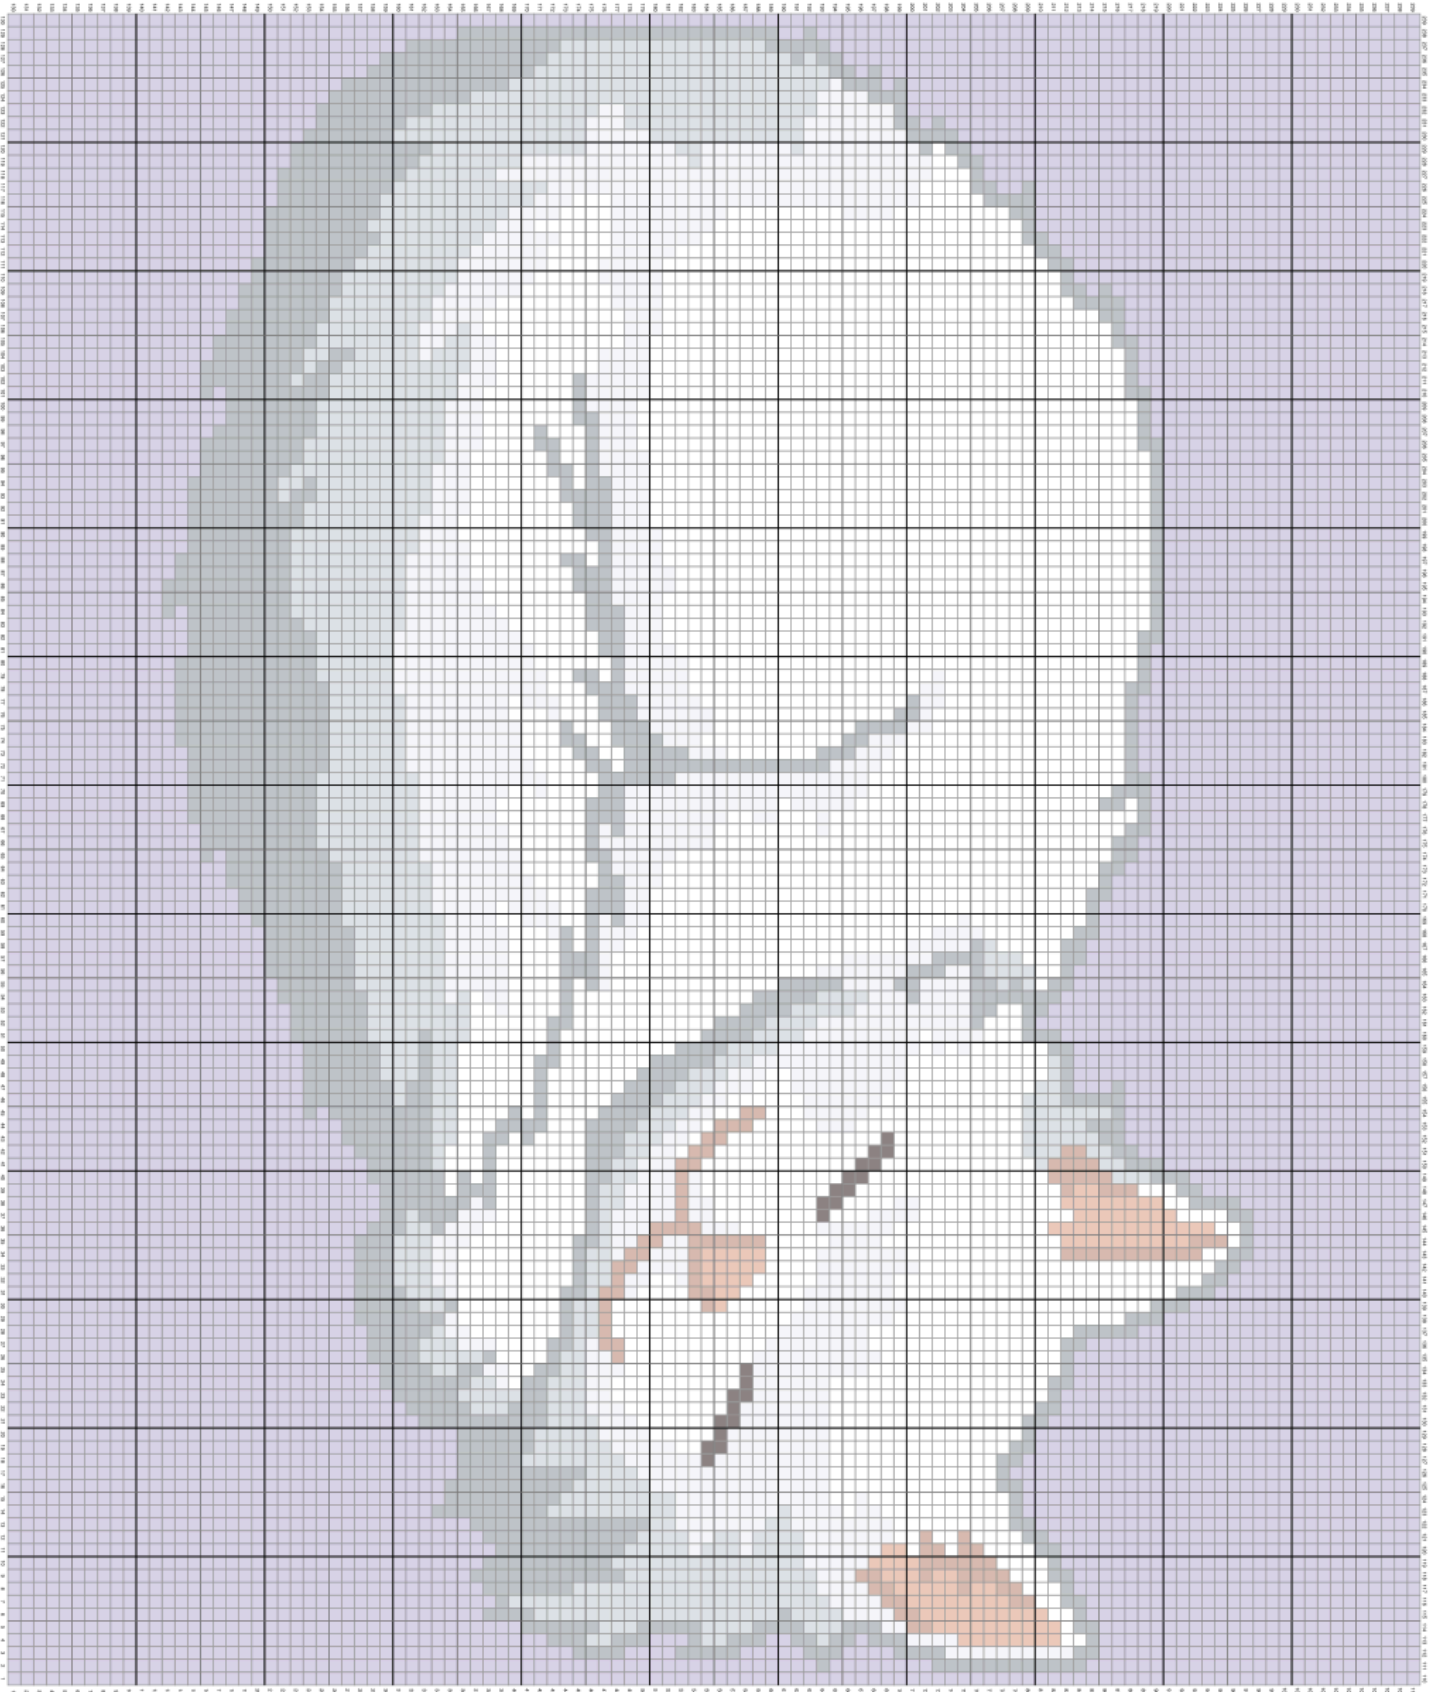

Sleepy Kitty Graph

Sleepy Kitty Graph

	White
	Off White
	Light Pink
	Dark Pink
	Background Color
	Light Gray
	Gray
	Dark Gray or Black

Total Blocks: 3489 White, 1385 Off White, 112 Light Pink, 107 Dark Pink, 6395 Background Color, 1173 Light Gray, 1616 Gray, 23 Dark Gray