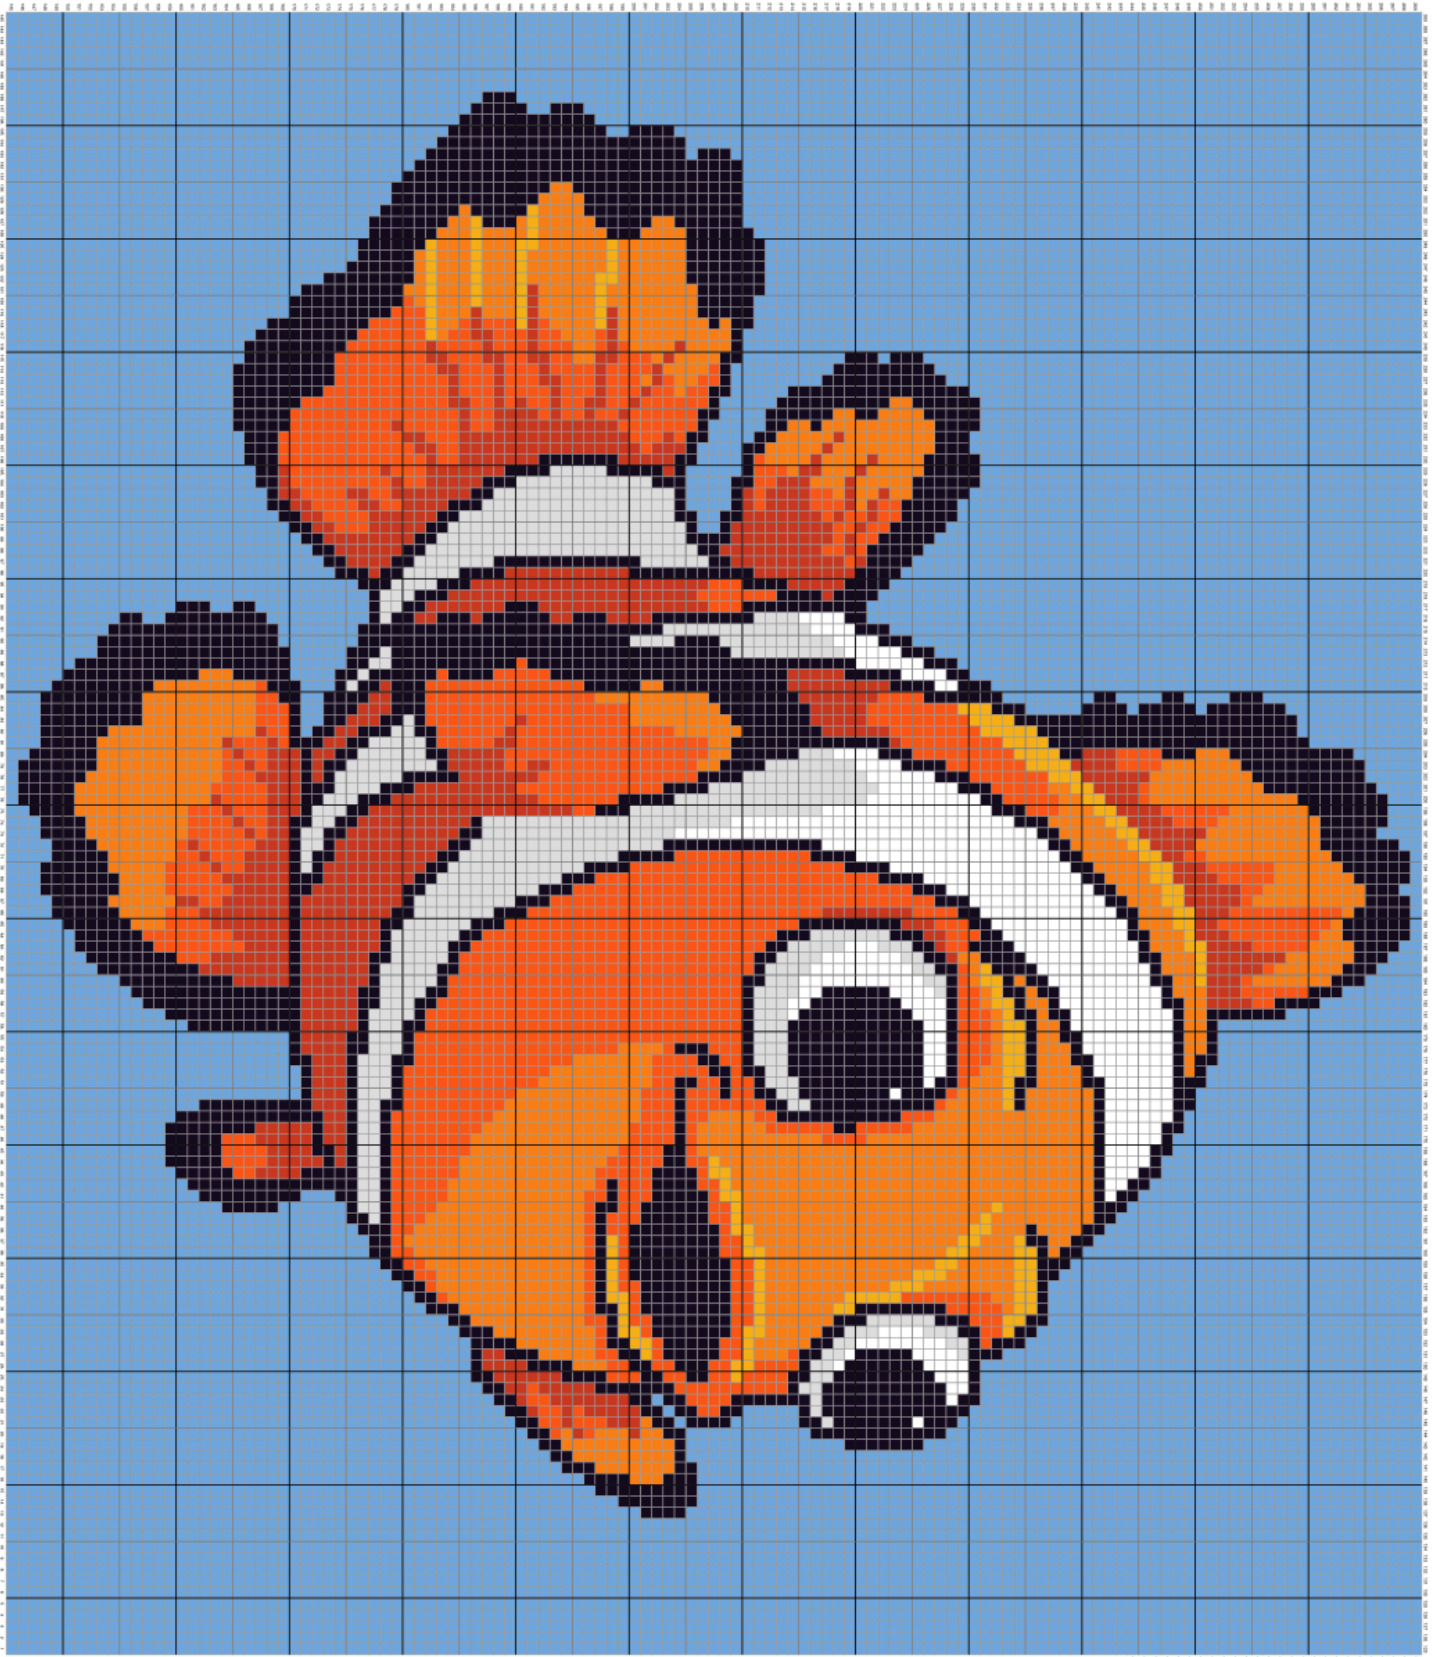

Clownfish Graph

Clownfish Graph

	White
	Gold or Dark Yellow
	Orange
	Dark Orange or Orange-Red
	Dark Red or Burgundy
	Background Color
	Gray
	Black

Total Blocks: 501 White, 196 Gold, 1648 Orange, 1671 Dark Orange, 936 Dark Red, 9806 Background Color, 623 Gray, 2744 Black