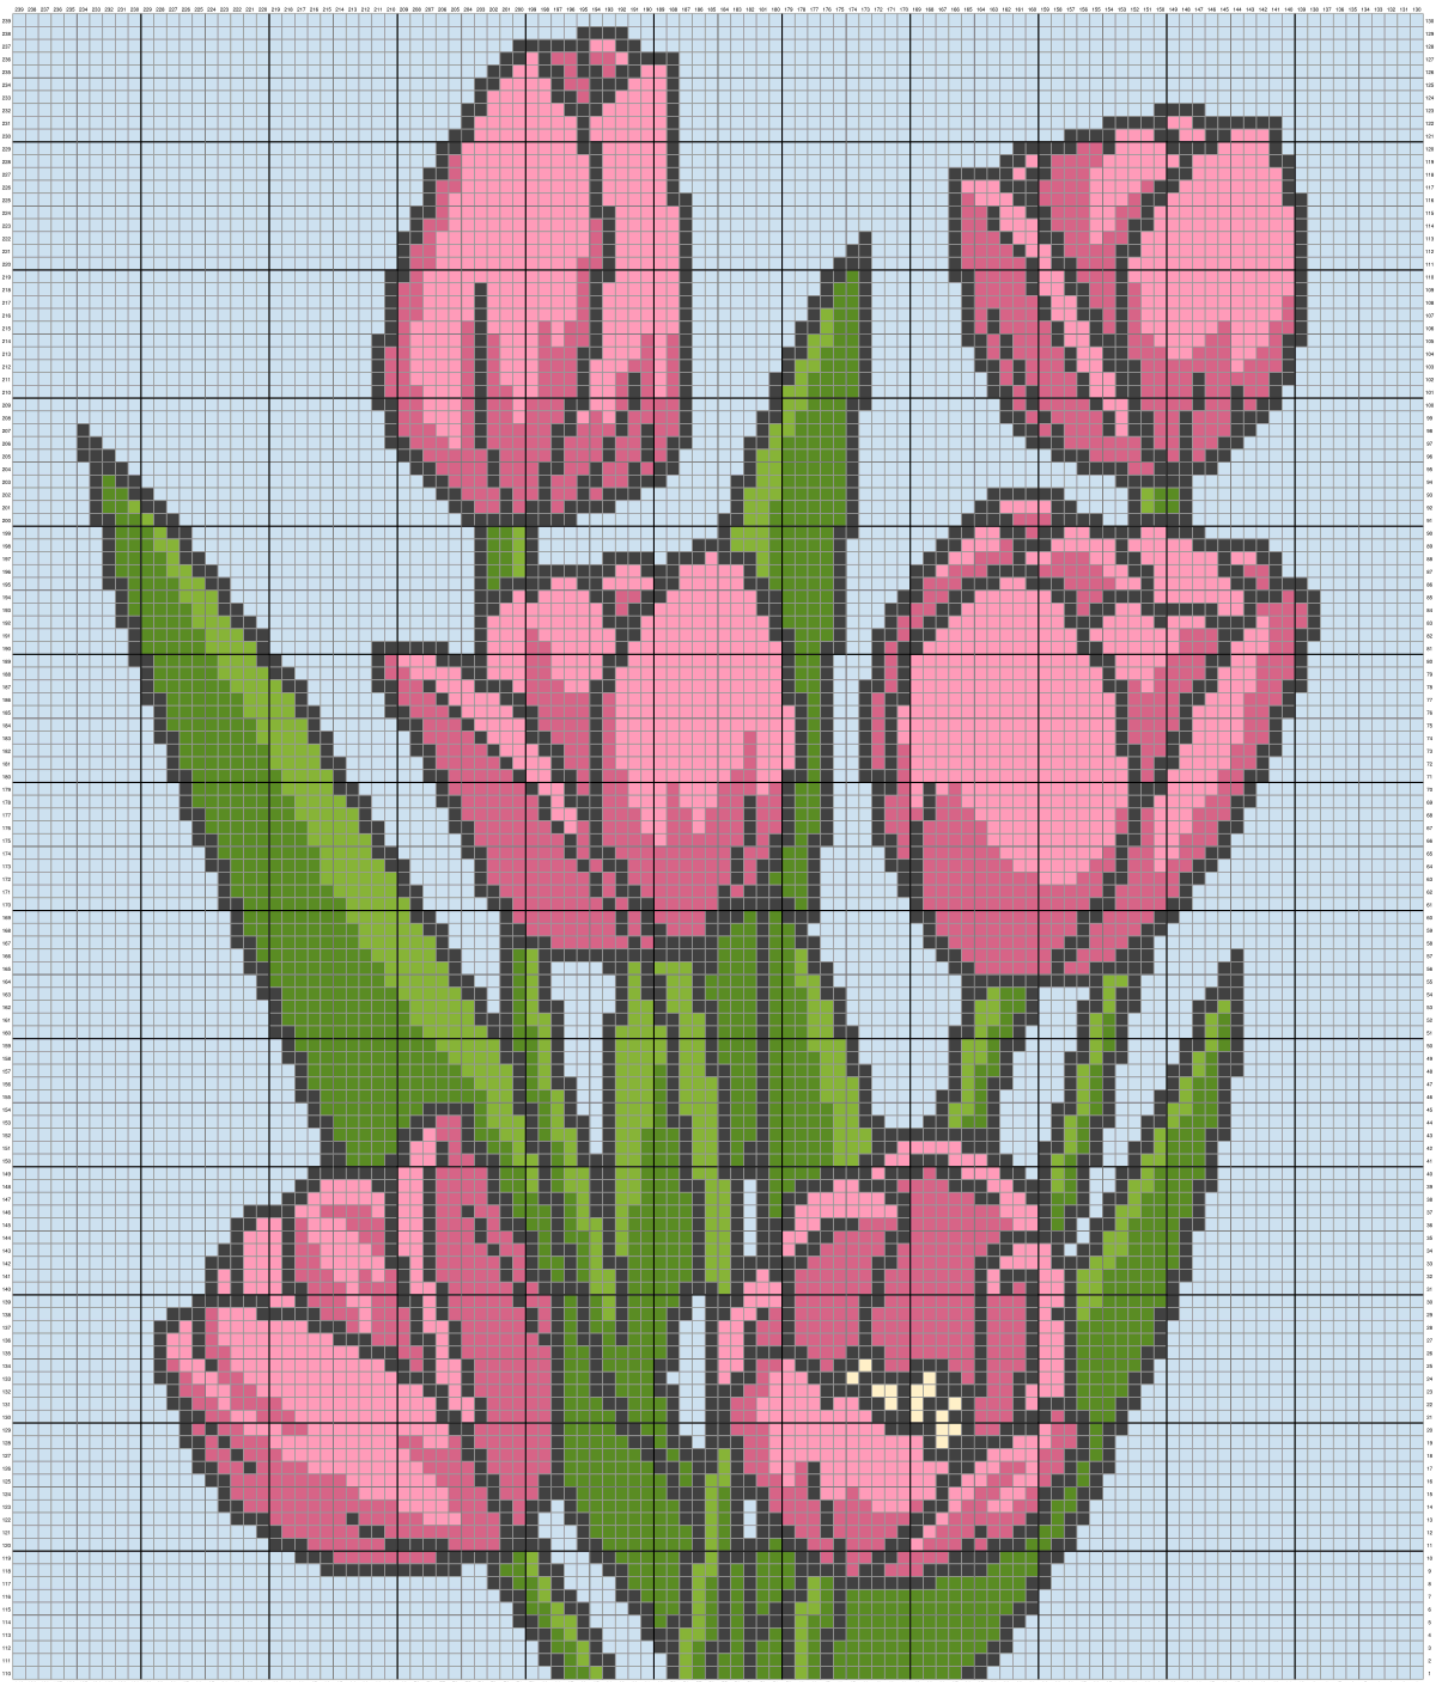

Pink Tulips Graph

Pink Tulips Graph

Total Blocks: 1829 Light Pink, 1605 Dark Pink, 15 Yellow, 6714 Background Color, 522 Light Green, 1229 Dark Green, 2386 Black