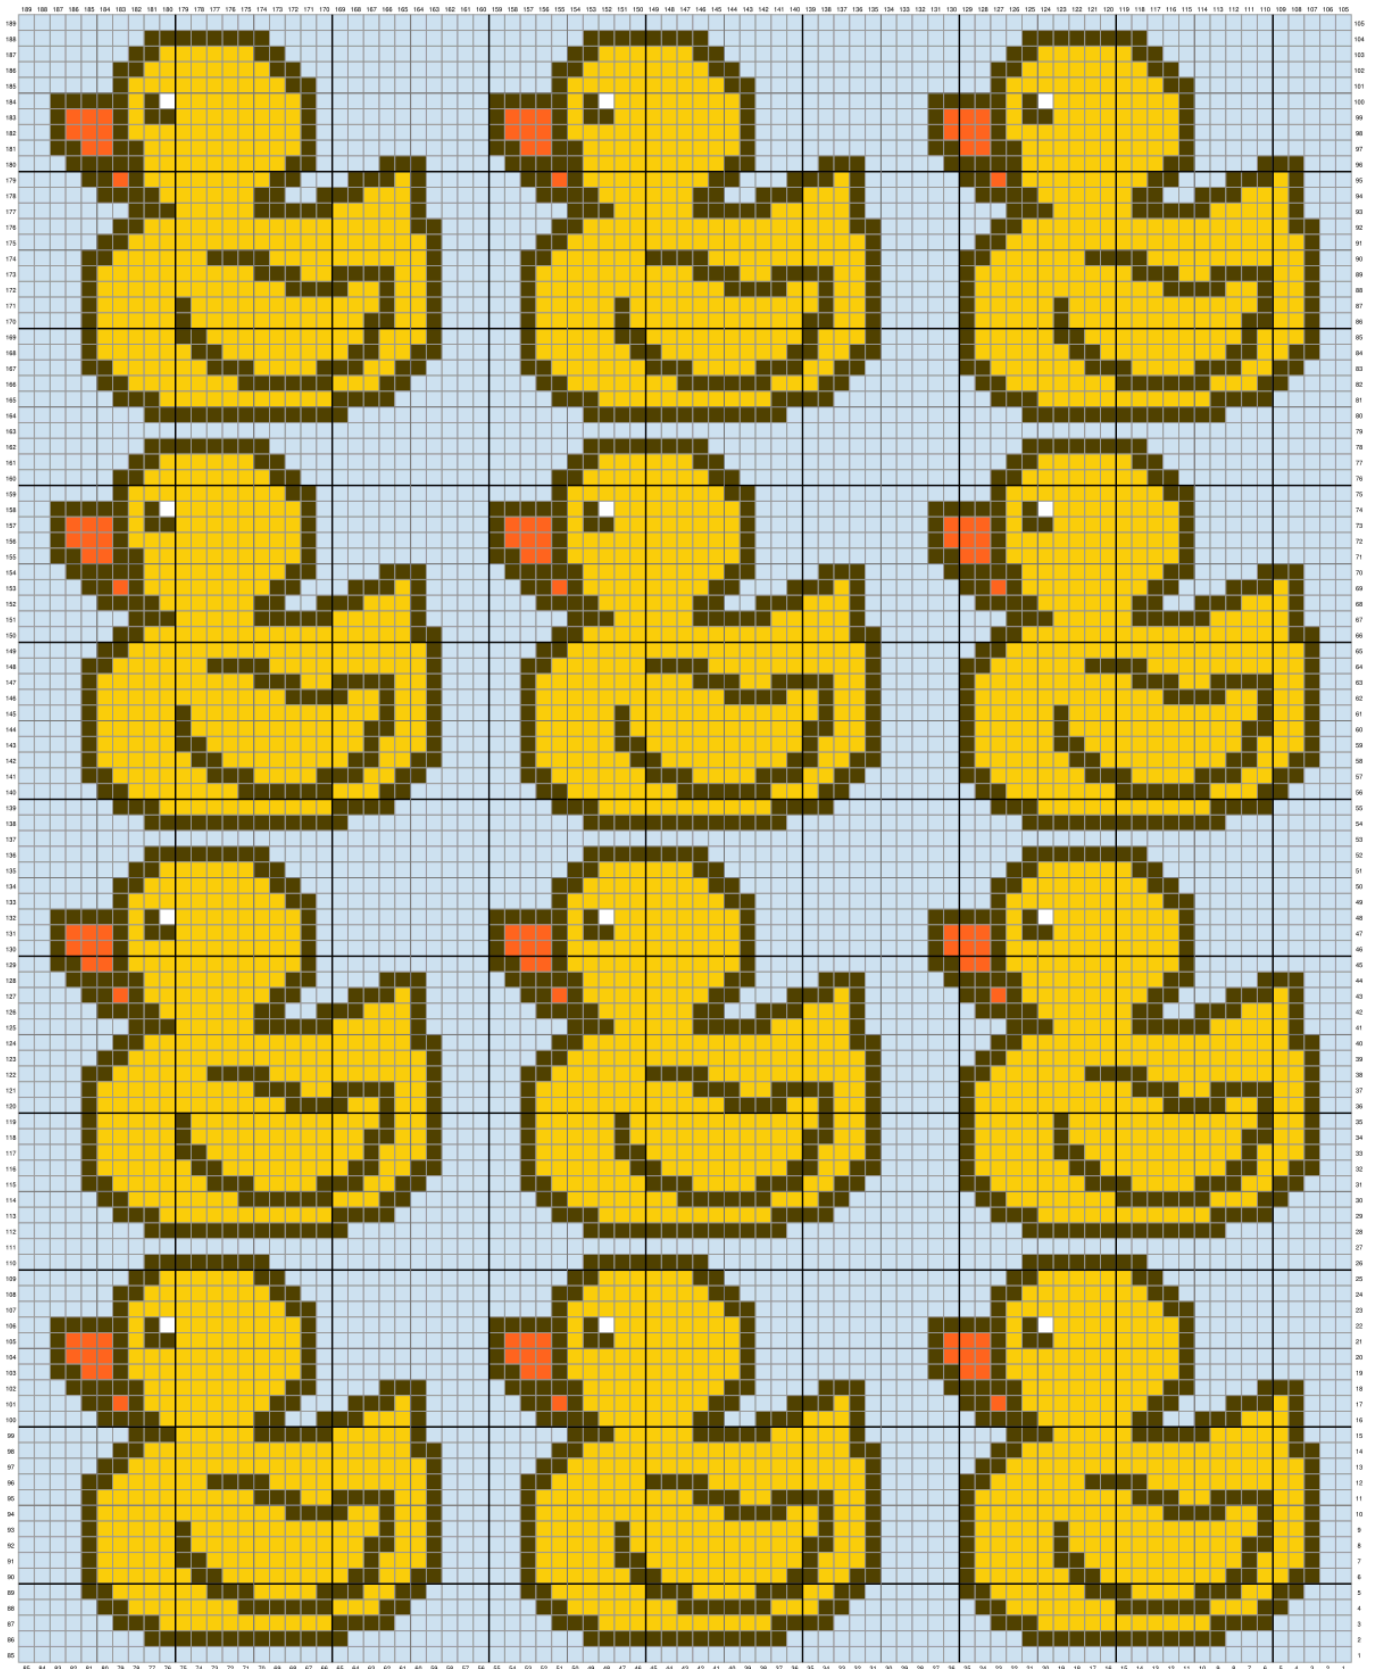

Rubber Ducks Graph

Rubber Ducks Graph

Total Blocks: 12 White, 108 Orange, 3442 Yellow, 3357 Blue, 2006 Black