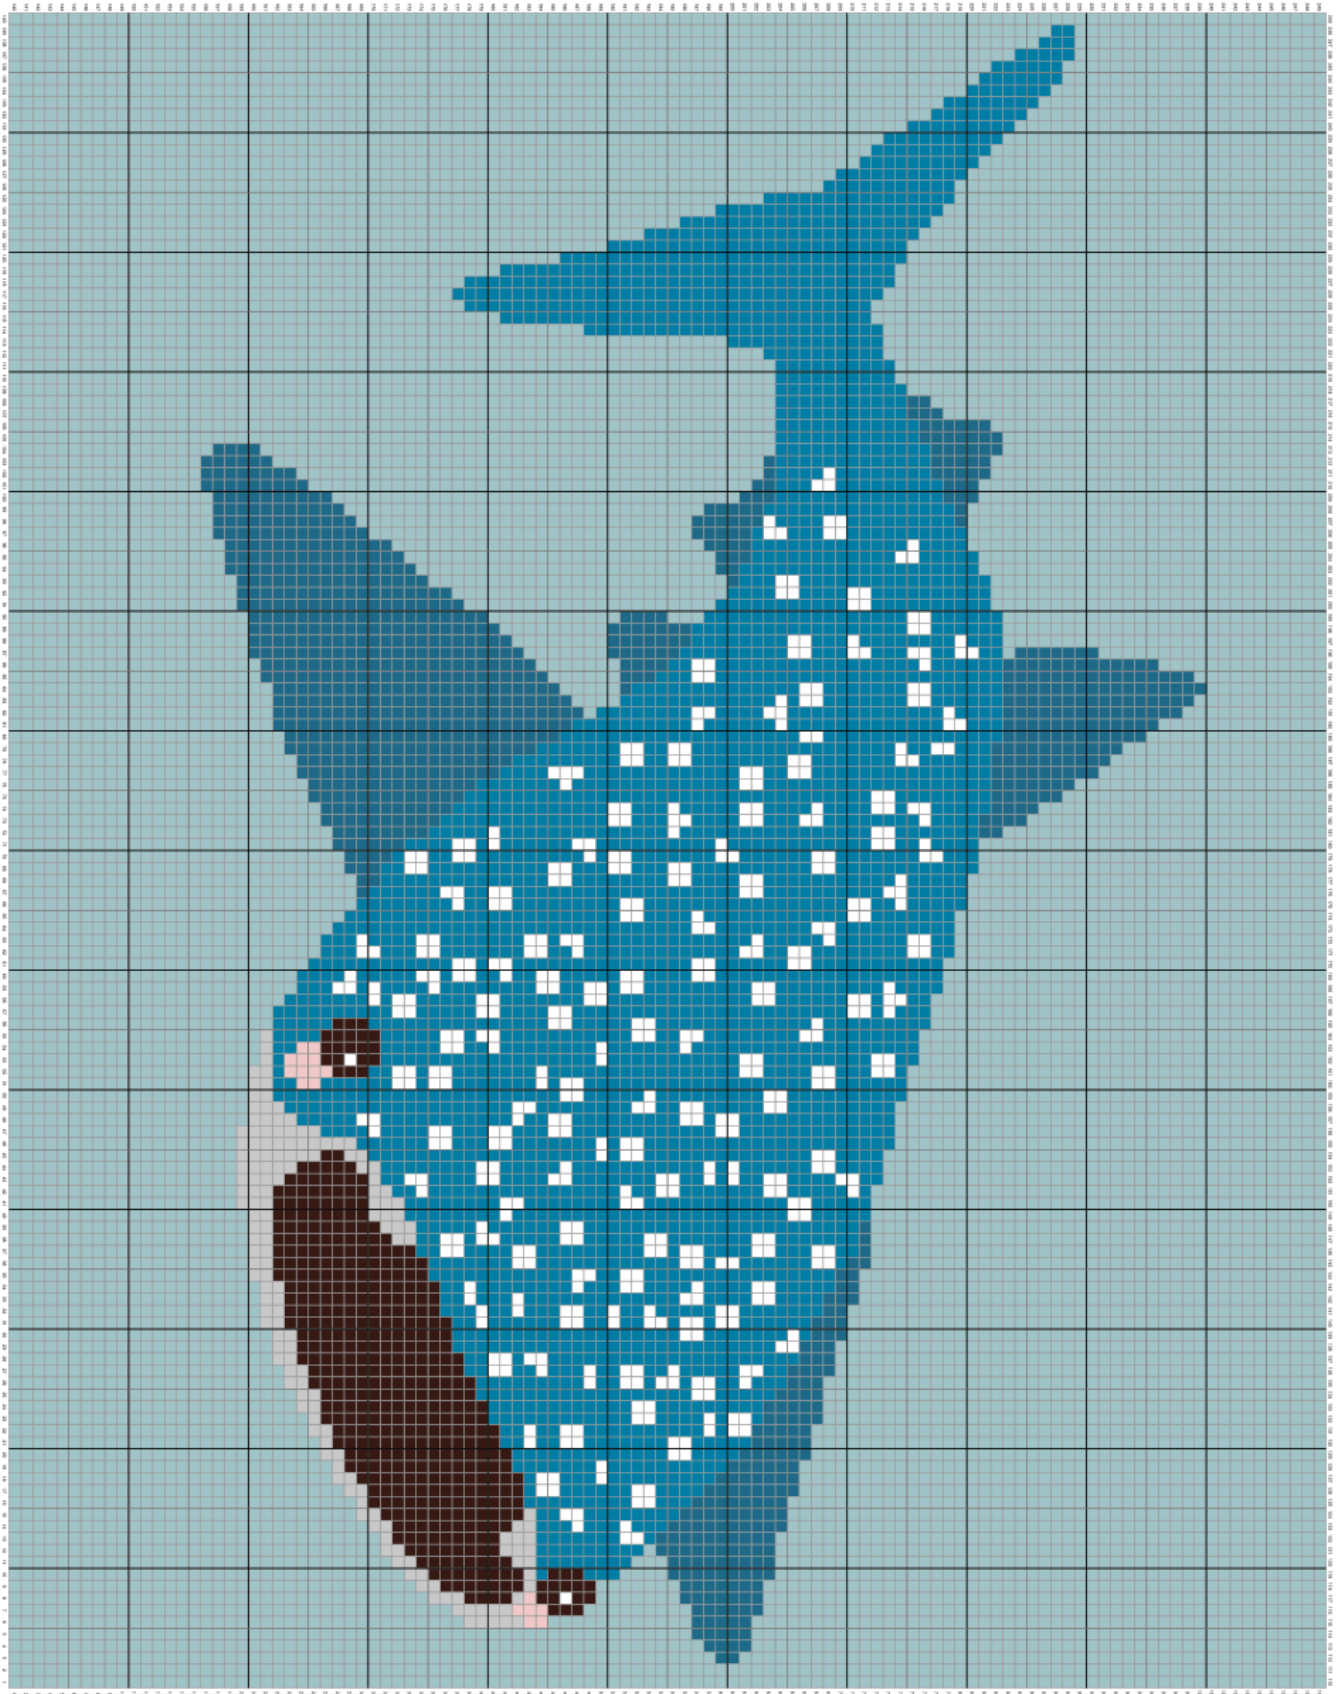

Whale Shark Graph

Whale Shark Graph

Total Blocks: 514 White, 17 Pink, 10057 Background Color, 3191 Light Blue, 1009 Dark Blue, 159 Gray, 453 Black