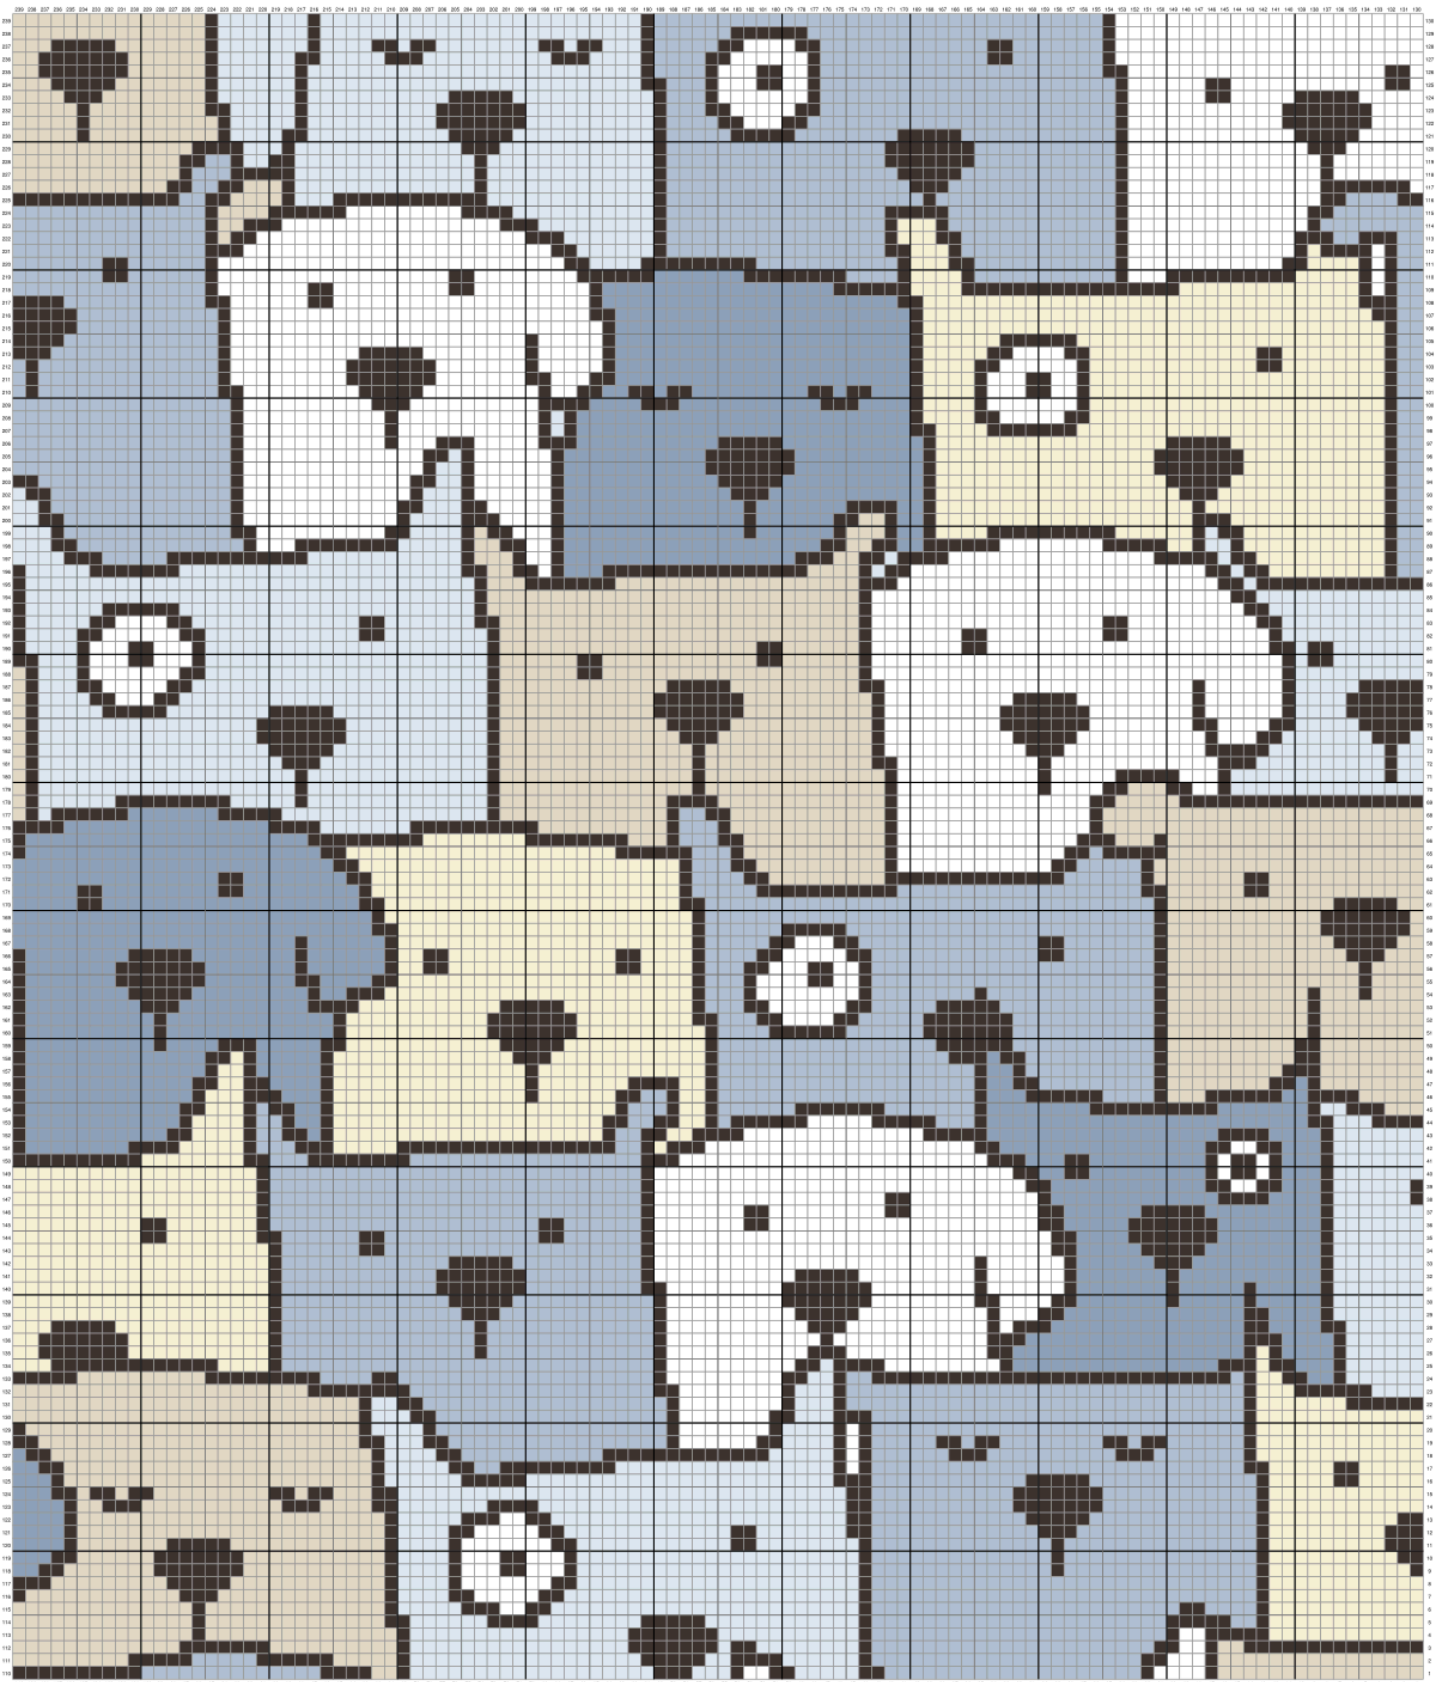

Dog Pound Graph

Dog Pound Graph

Total Blocks: 2221 White, 1755 Tan, 1704 Yellow, 1866 Light Blue, 2761 Medium Blue, 1432 Dark Blue, 2561 Black