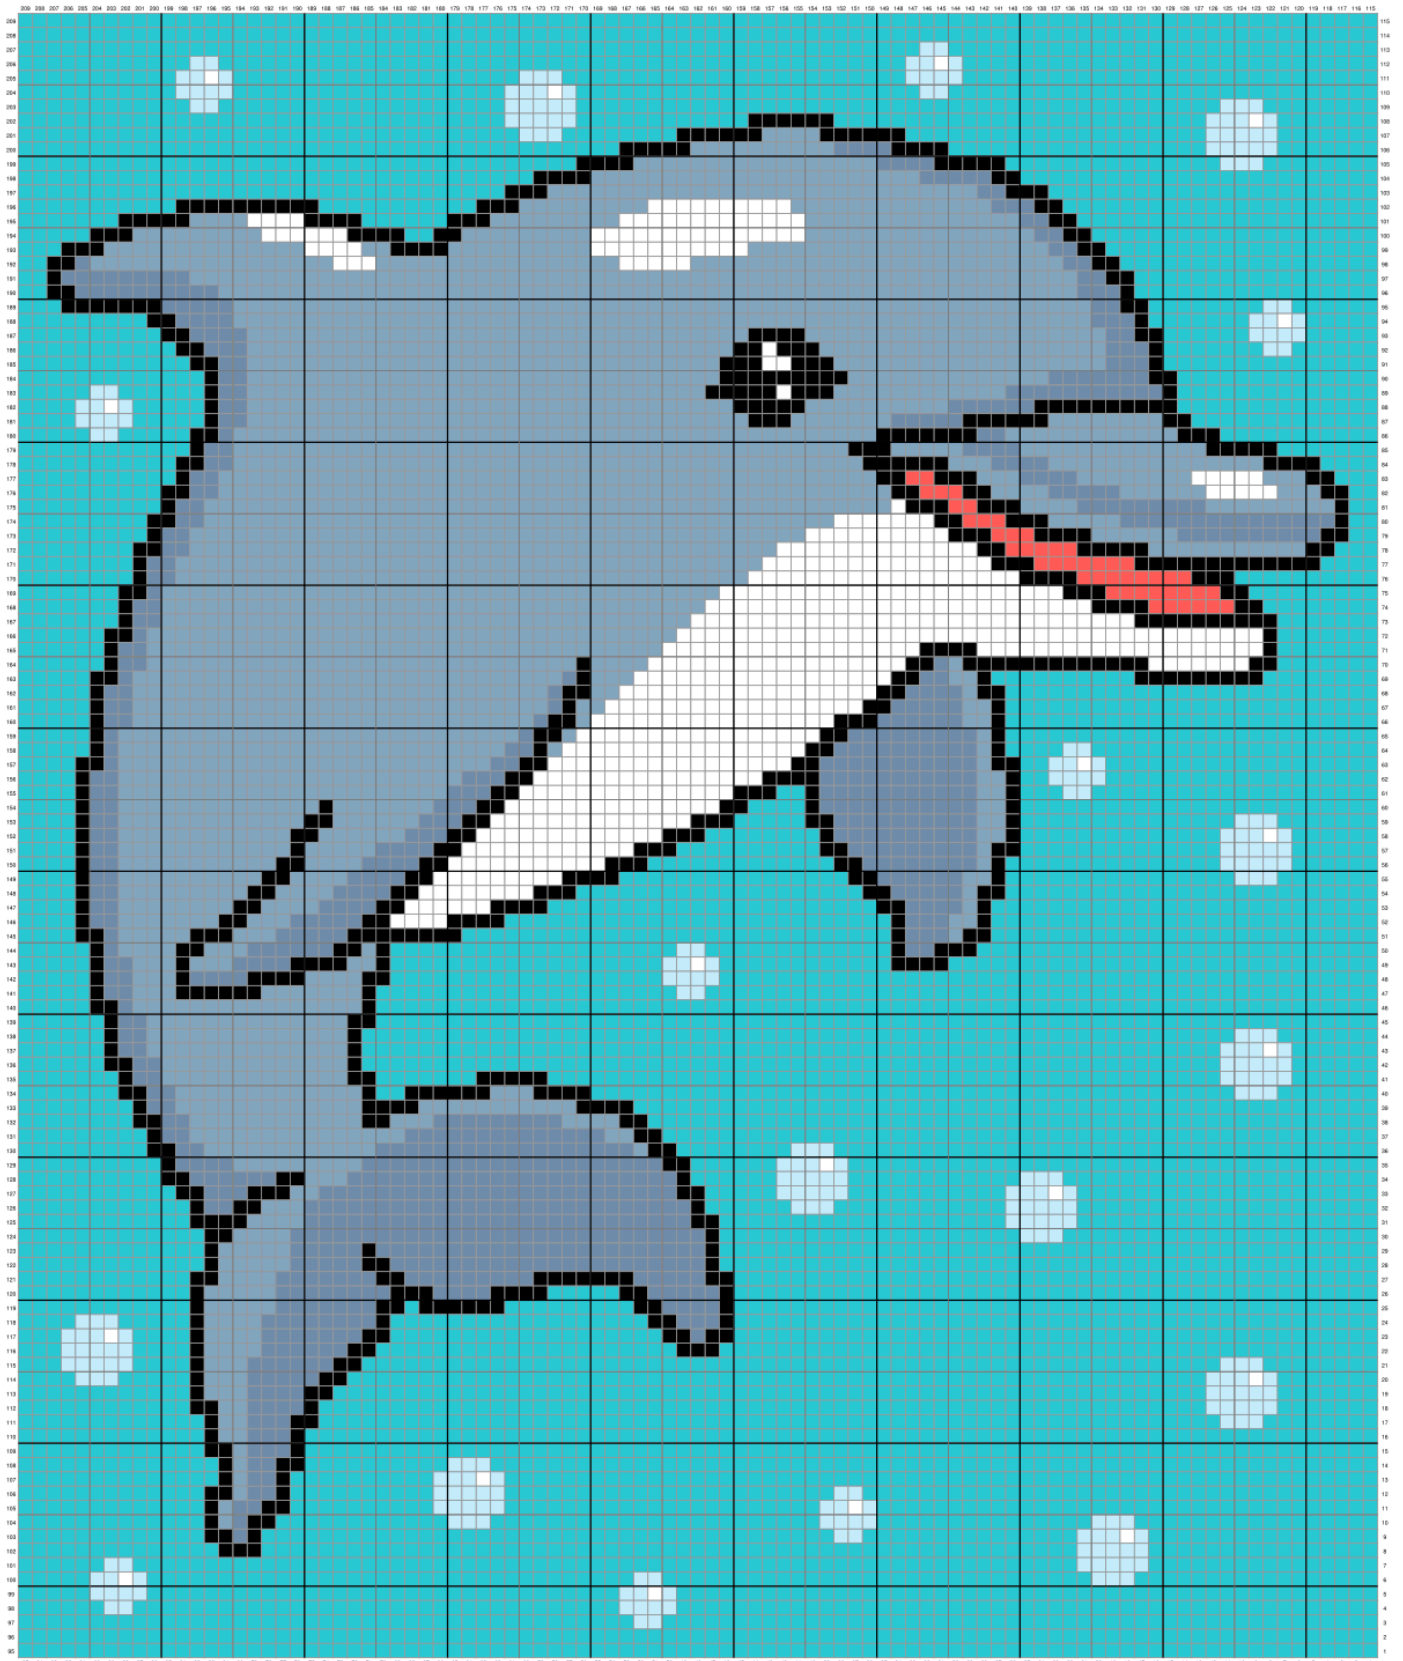

Dolphin Graph

Dolphin Graph

Total Blocks: 602 White, 47 Red, 299 Light Blue, 2397 Medium Blue, 848 Dark Blue, 5969 Teal, 763 Black