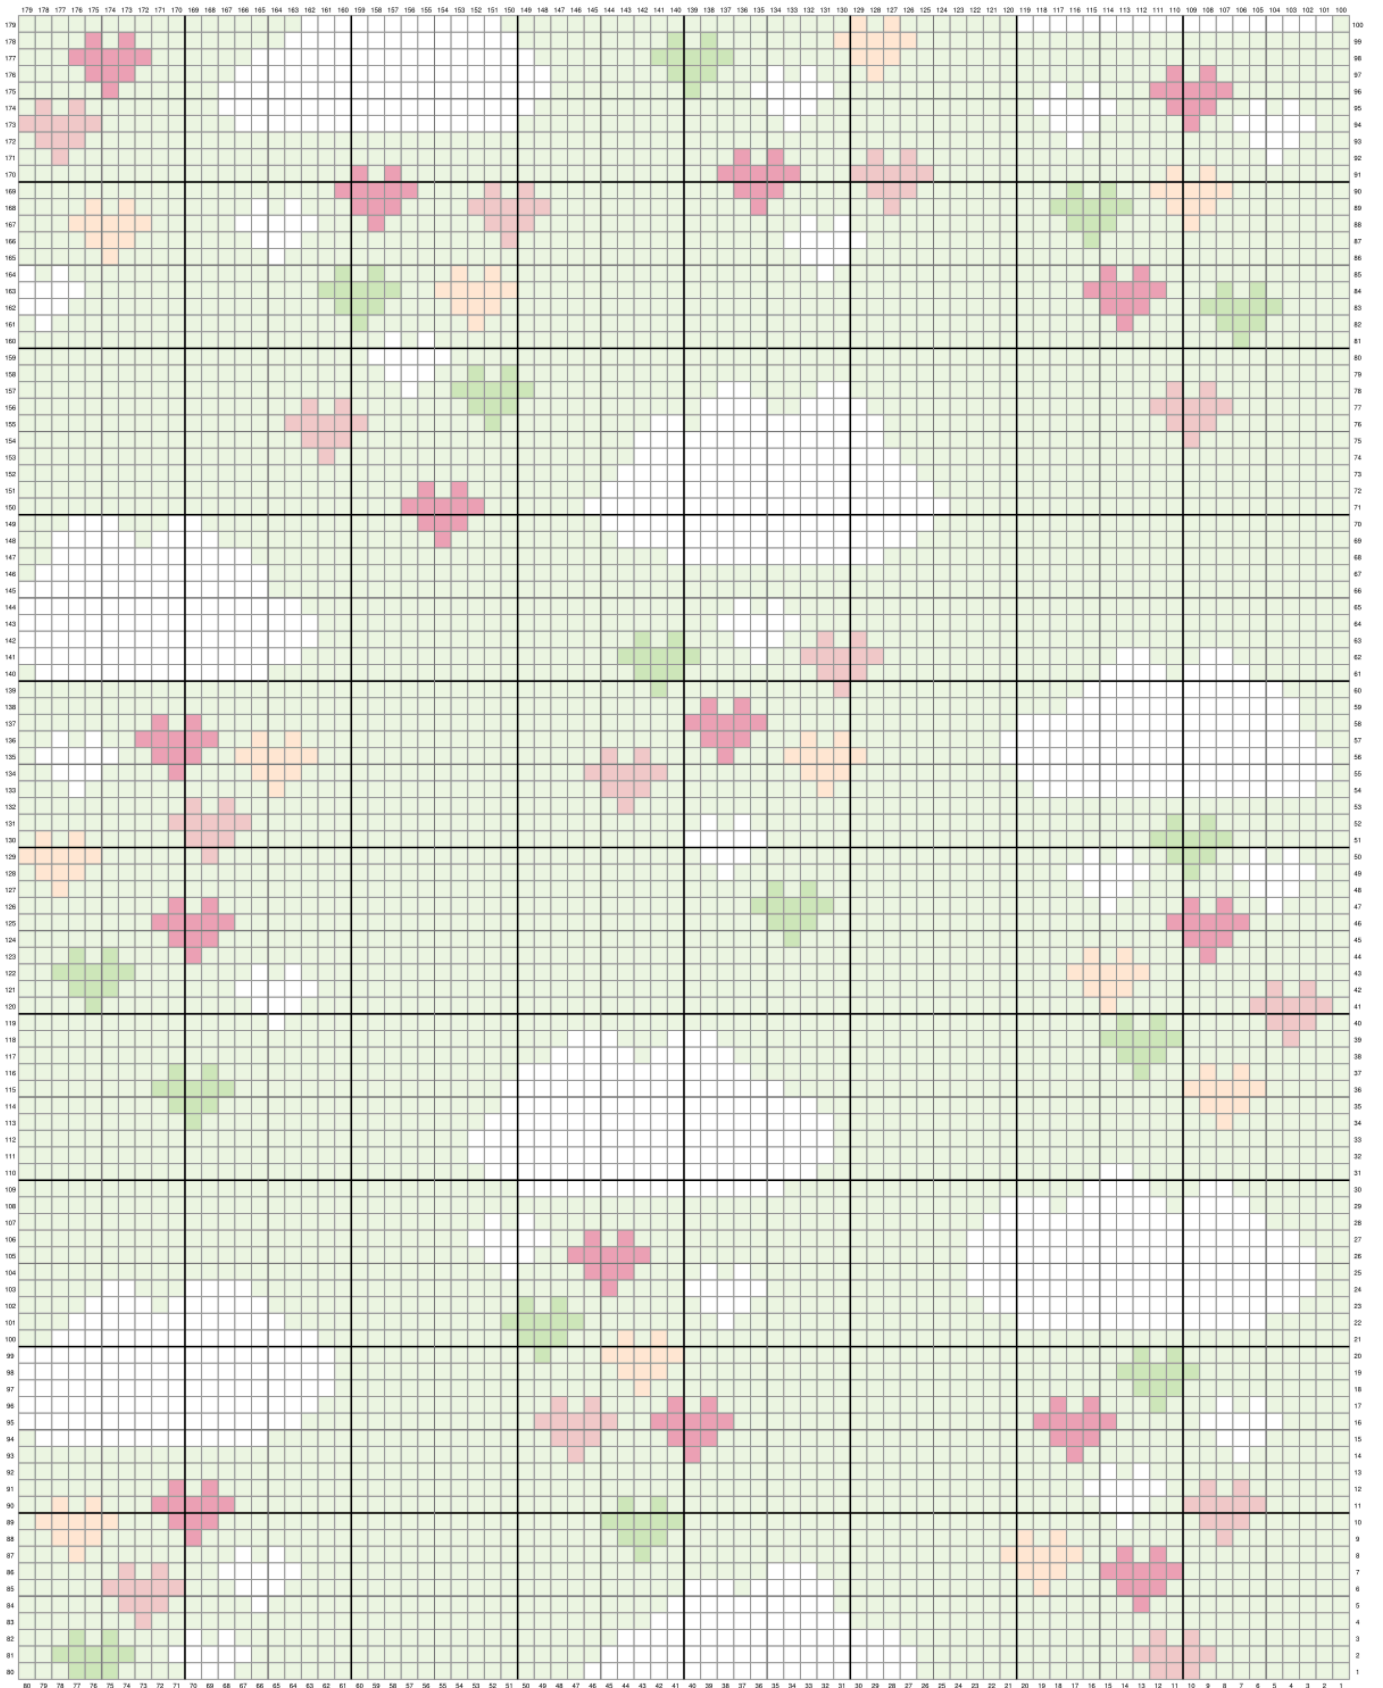

Raining Hearts Graph

Raining Hearts Graph

Total Blocks: 1342 White, 132 Peach, 142 Light Pink, 165 Dark Pink, 6055 Background Color,
164 Green