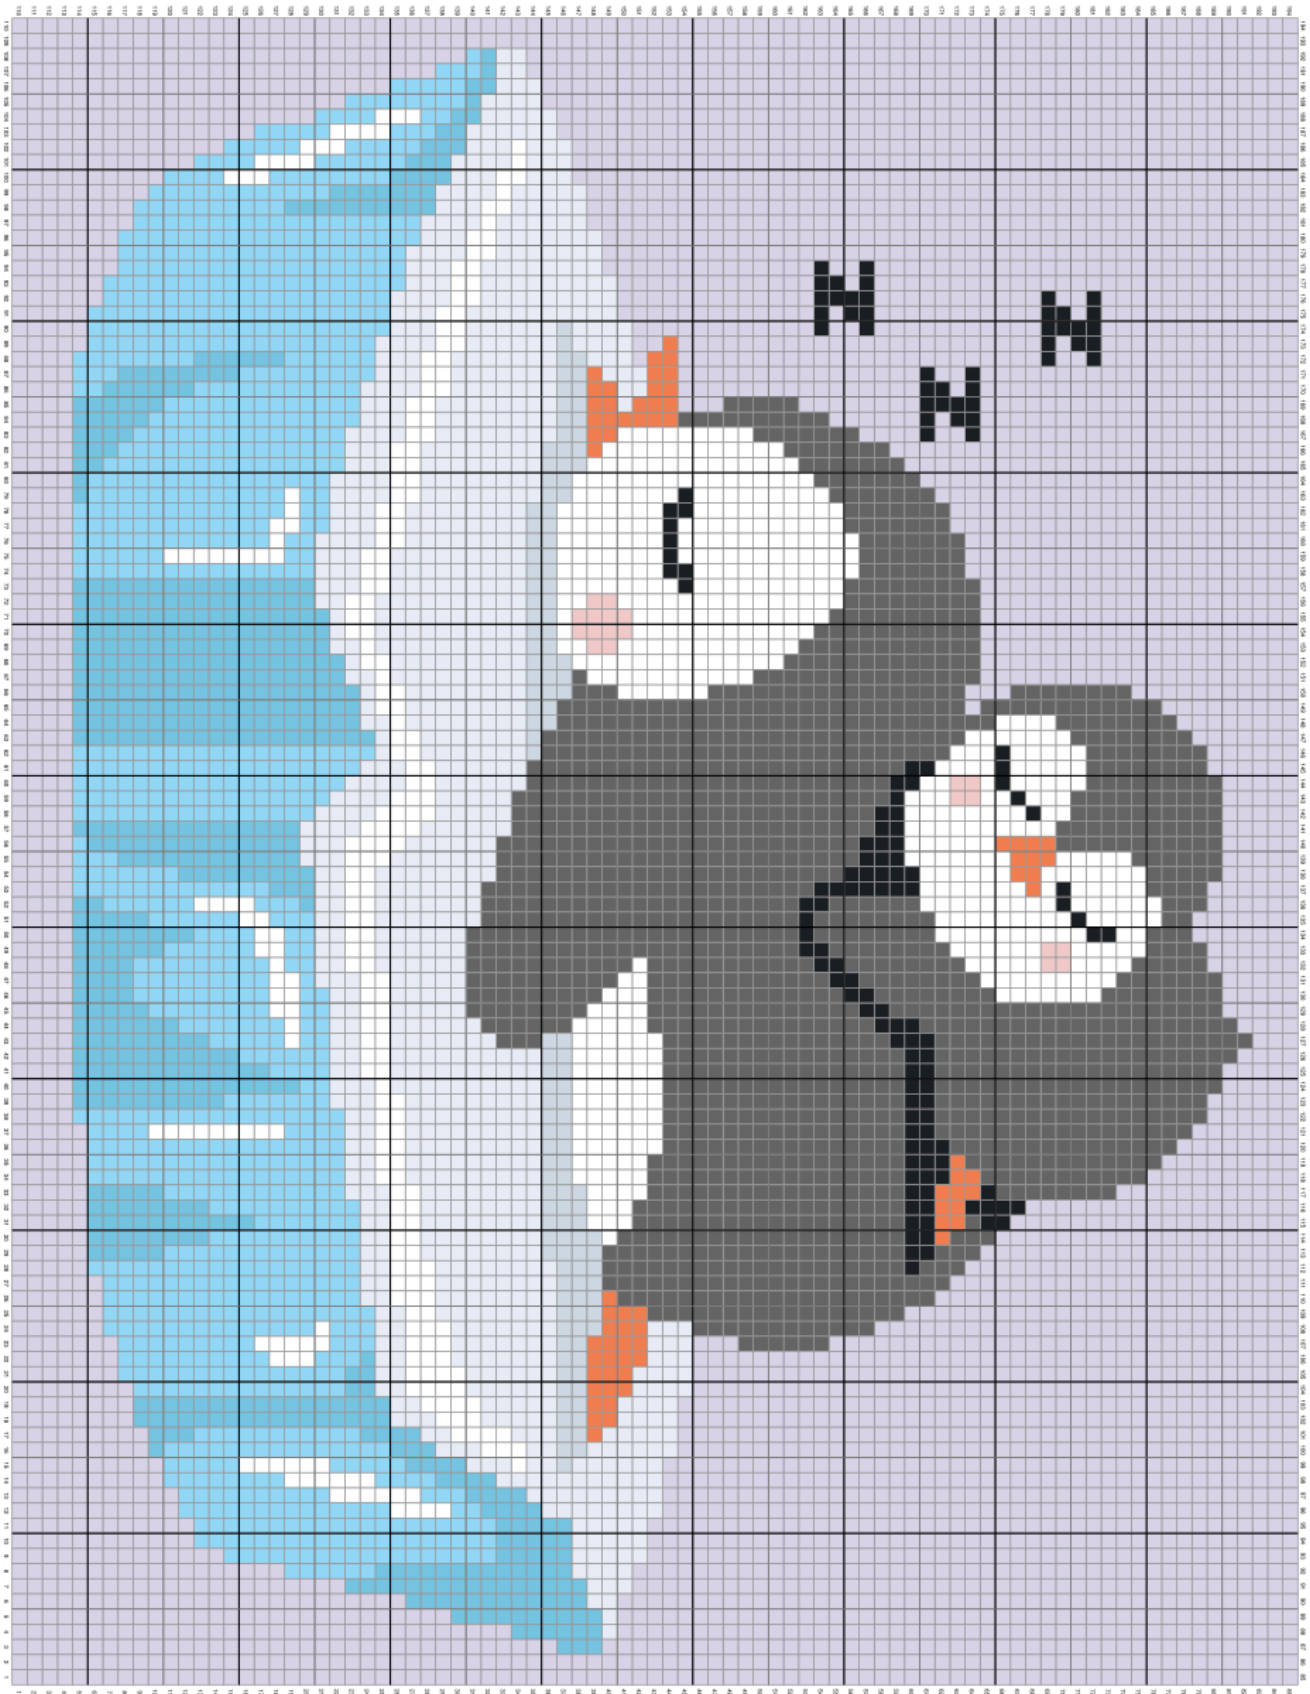

Sleepy Penguins Graph

Sleepy Penguins Graph

Total Blocks: 814 White, 20 Pink, 71 Orange, 1106 Light Blue, 609 Blue, 3962 Purple, 996 Light Gray, 128 Gray, 1497 Charcoal, 147 Black