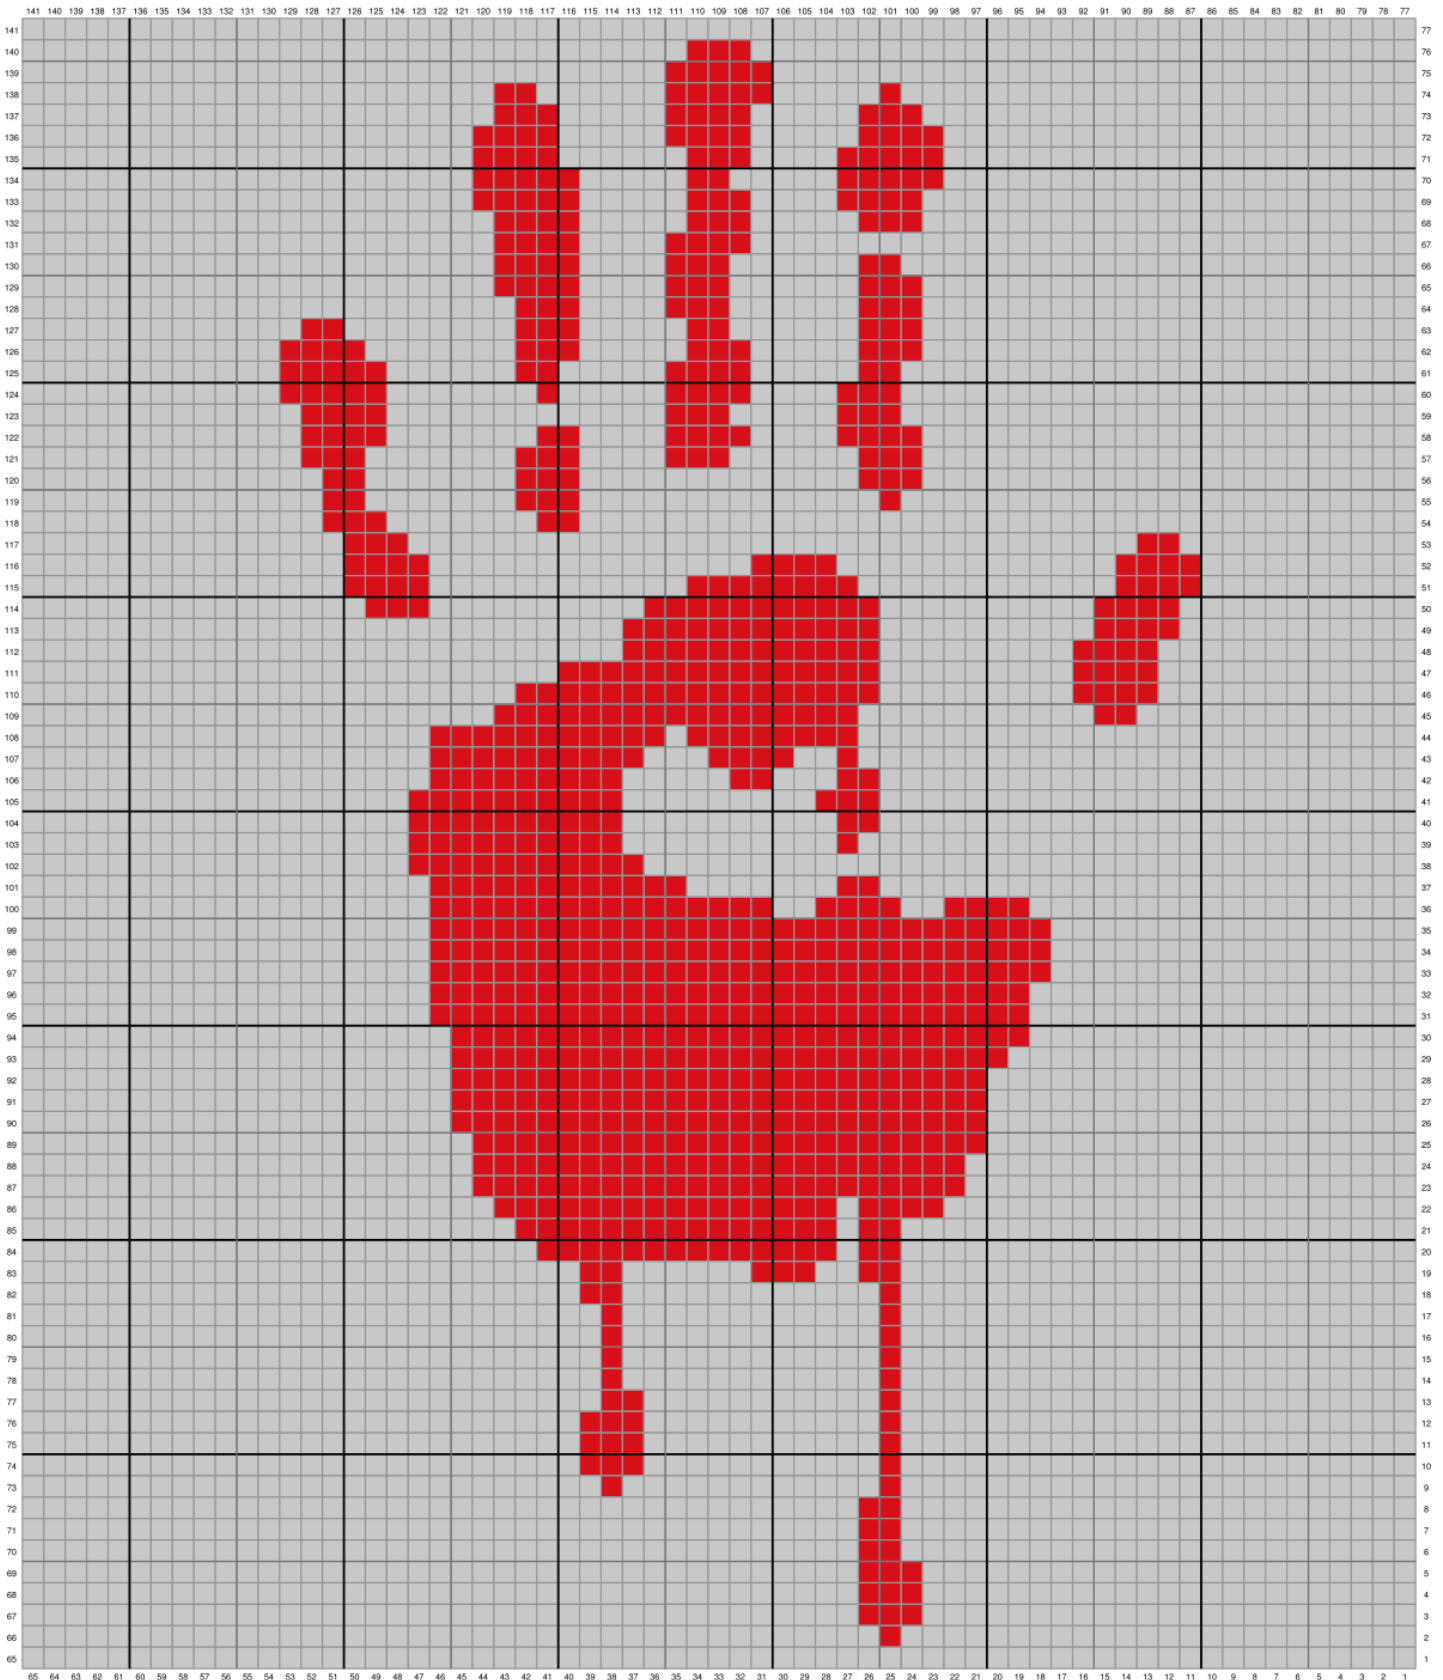

Bloody Handprint Graph

Bloody Handprint Graph

Color A

Color B

Total Blocks: 943 Color A, 4062 Color B