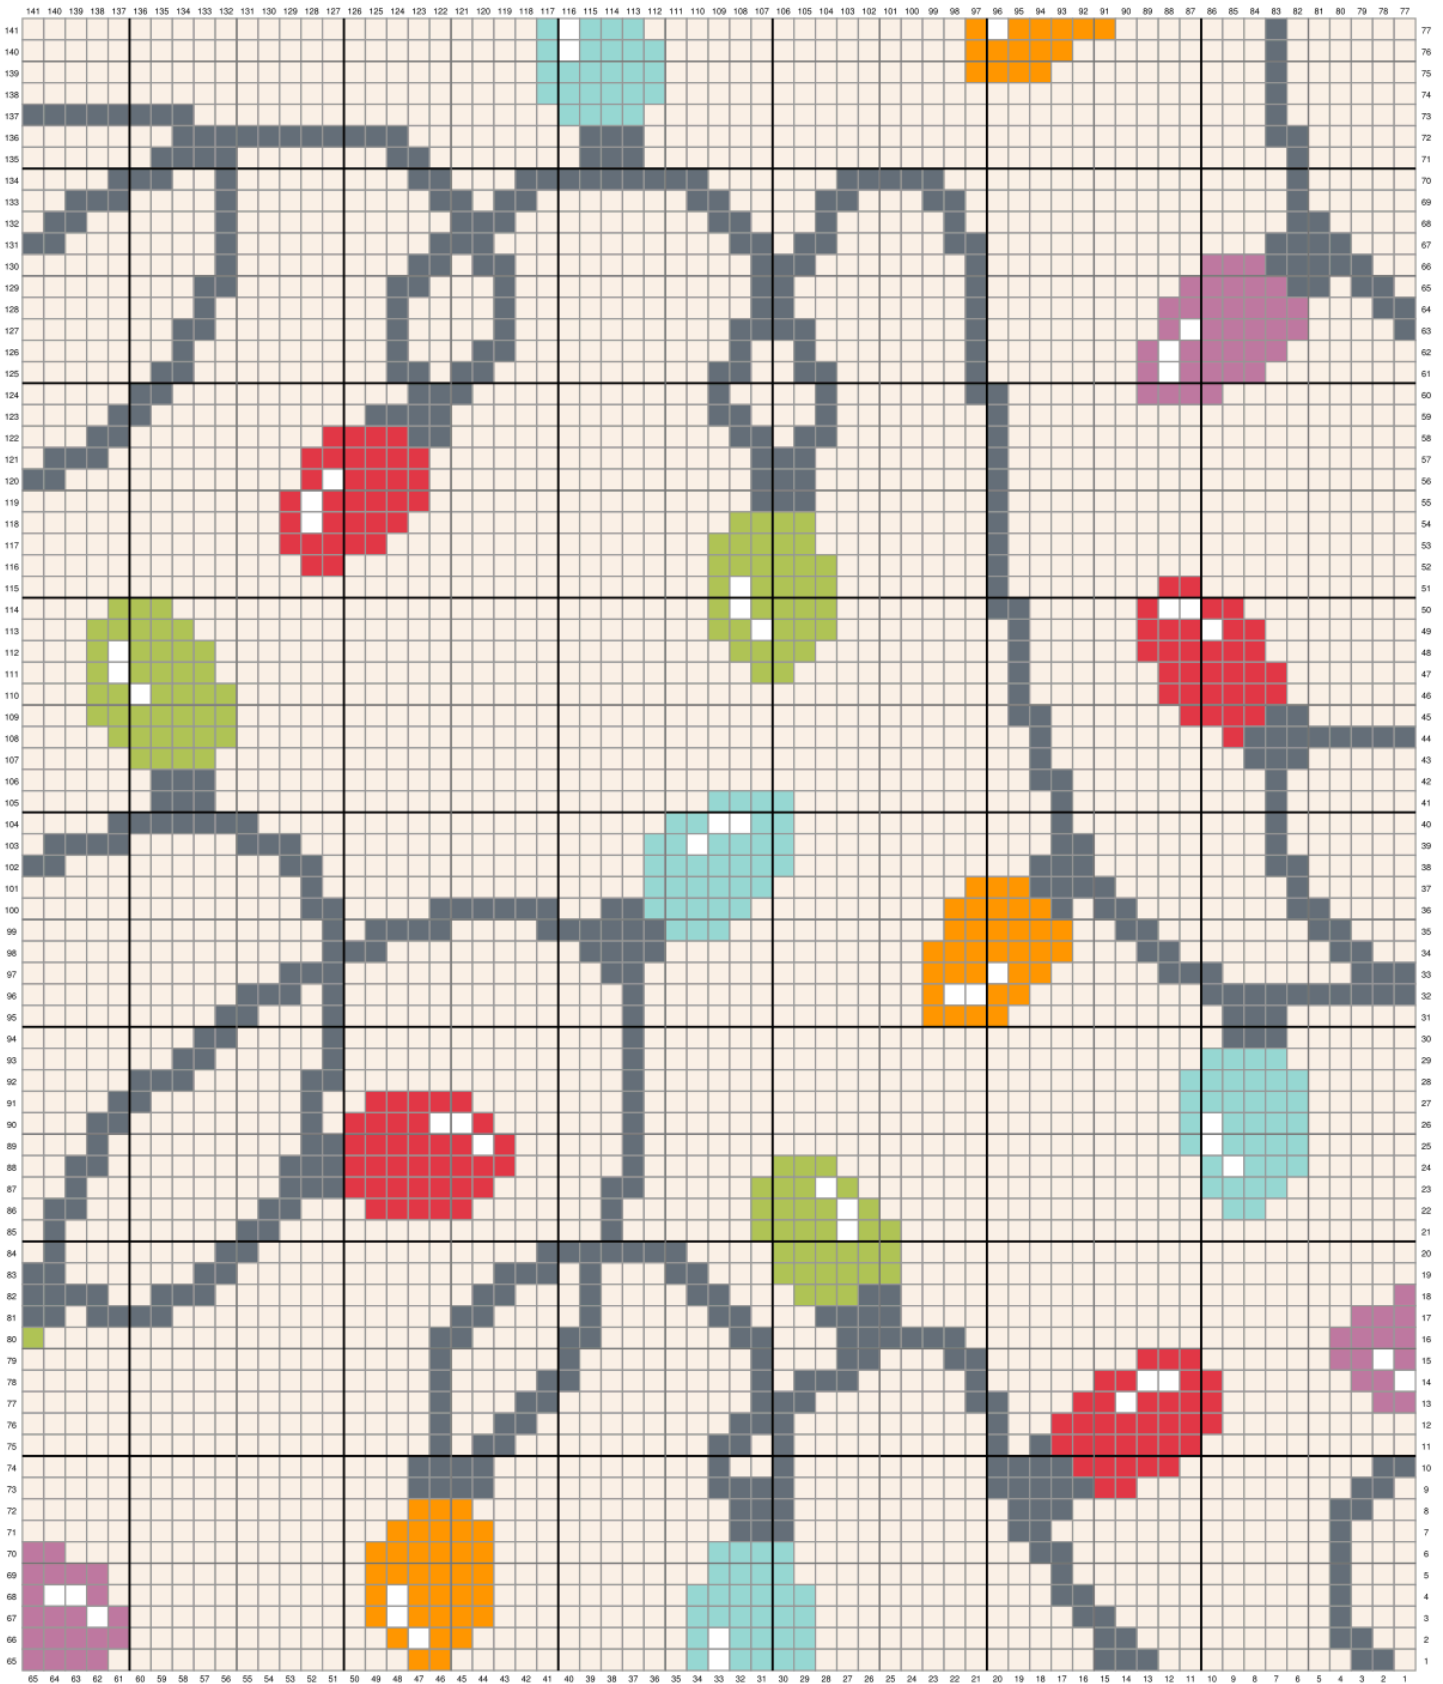

Christmas Lights Graph

Christmas Lights Graph

Total Blocks: 46 White, 3863 Cream, 138 Red, 83 Orange, 111 Green, 126 Blue, 72 Purple,
566 Gray