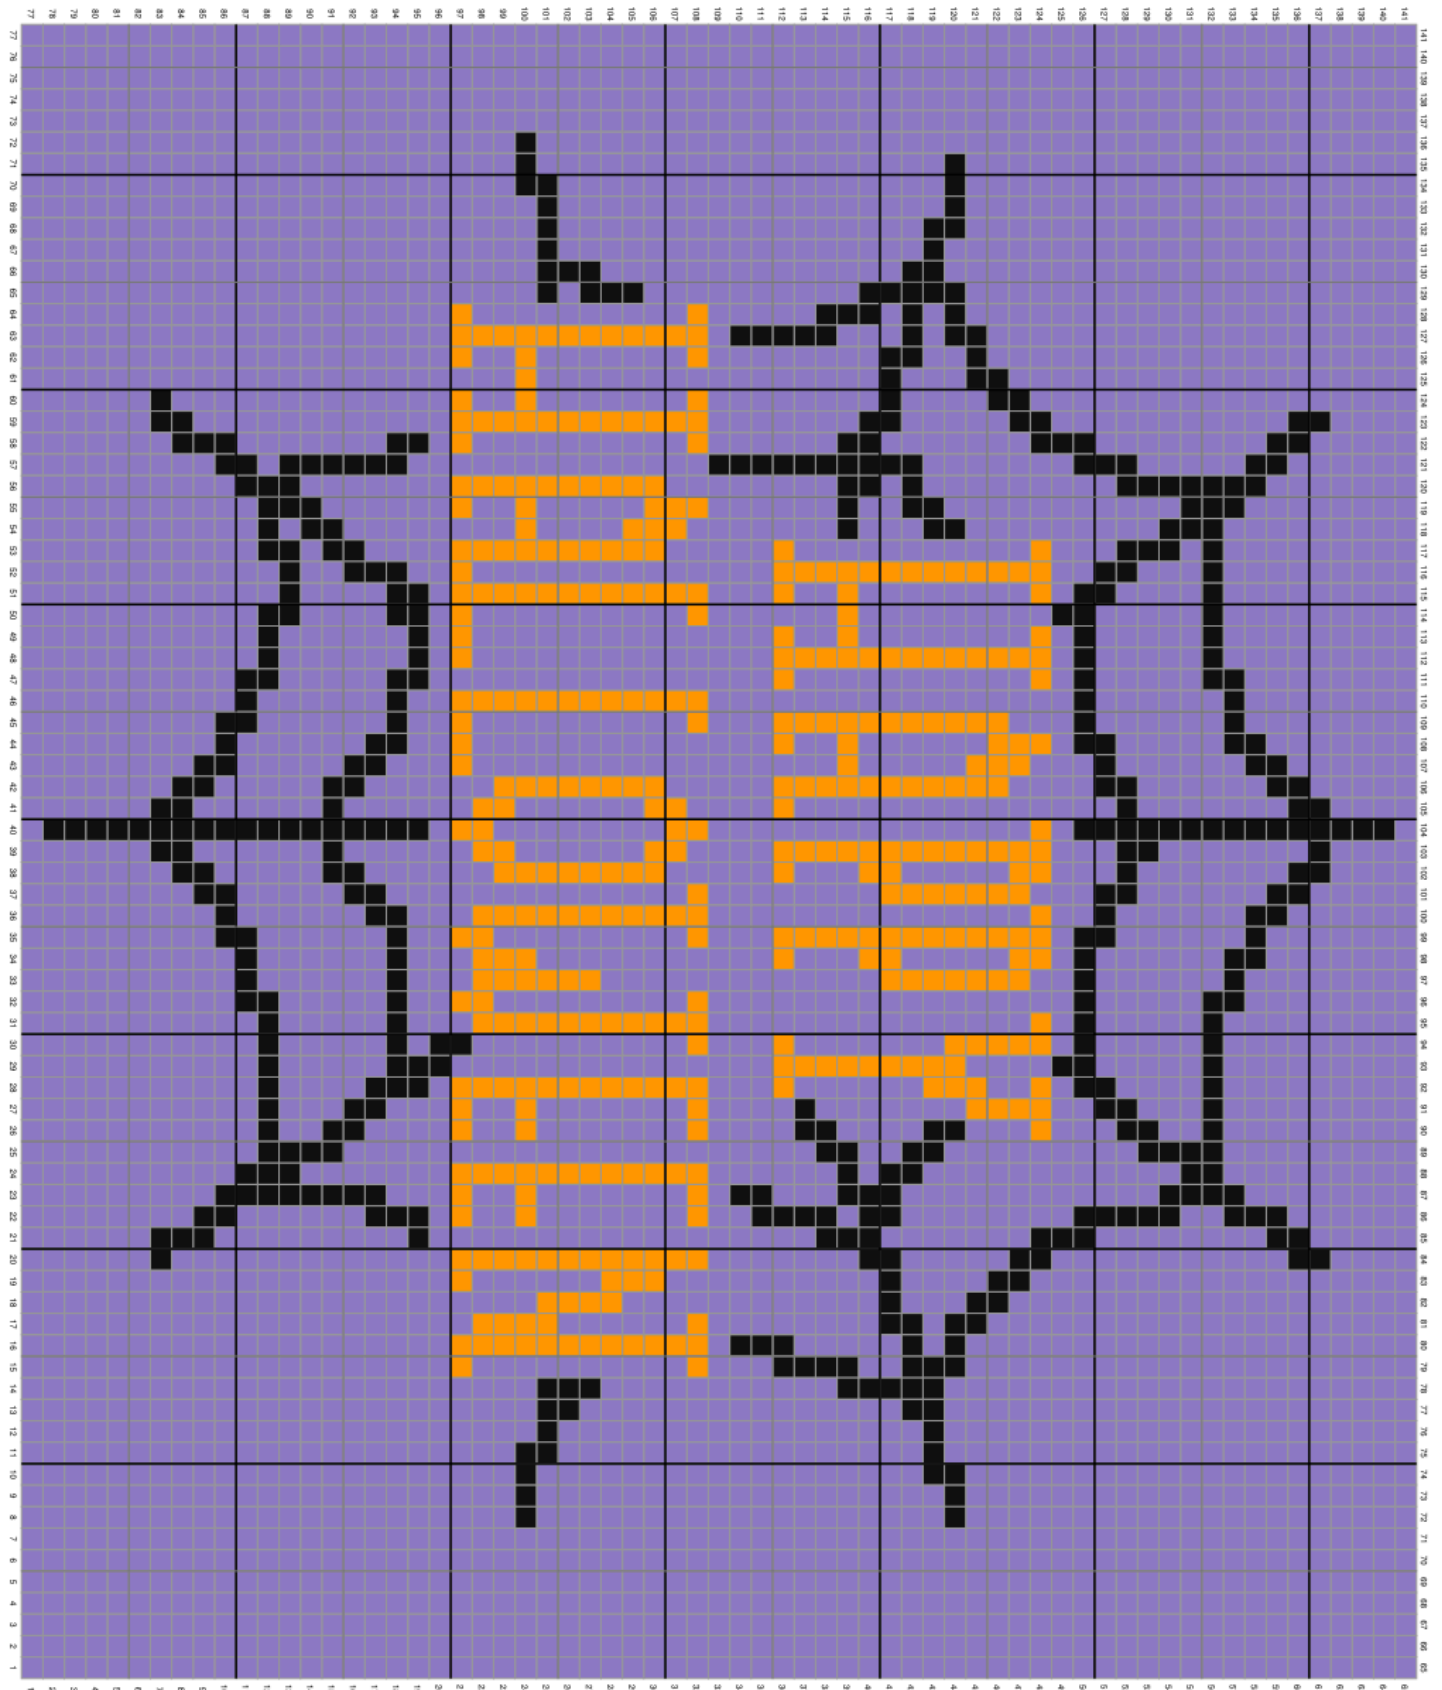

# Happy Halloween Graph

## Happy Halloween Graph

Color A

Color B

Color C

**Total Blocks:** 4172 Color A, 447 Color B, 386 Color C